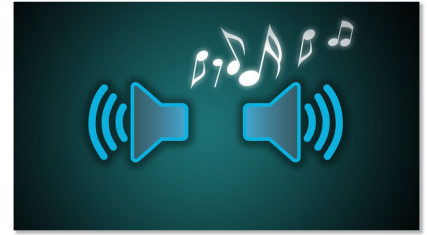

Excellent sound reproduction

- Built-in speaker to enjoy radio out-loud with a good sound

Easy to use

- Mains or battery operated for flexible placement
- Stereo headphone jack for better personal music enjoyment

Power

- Battery type: D size (LR20)
- Battery voltage: 1.5 V
- Number of batteries: 2

AE2160/04

Highlights

Built-in speaker

A speaker offers good sound quality for more pleasure.

Mains or battery operated

Power your Philips radio set with batteries or a direct mains supply, and enjoy great convenience and flexibility. When a power socket is not available or when you don't want unsightly wires trailing, simply operate the set with batteries. When you need a continuous and stable power supply, connect the set directly to a wall socket. Now you can truly enjoy the freedom of listening wherever you like.