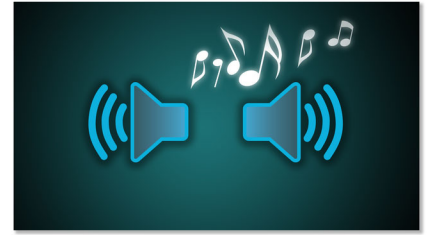

Excellent sound reproduction

- Built-in speaker to enjoy radio out-loud in good sound

Easy to use

- Mains or battery operated for flexible placement
- Stereo headphone jack for better personal music enjoyment

Power

- Battery type: D size (LR20)
- Battery voltage: 1.5 V
- Number of batteries: 2

AE2160/04

Highlights

Built-in speaker

A speaker offers good sound quality for more pleasure.

Mains or battery operated

Power your Philips radio set with batteries or a direct mains supply, and enjoy great convenience and flexibility. When a power socket is not available or when you don't want unsightly wires trailing, simply operate the set with batteries. When you need a continuous and stable power supply, connect the set directly to a wall socket. Now you can truly enjoy the freedom of listening wherever you like.