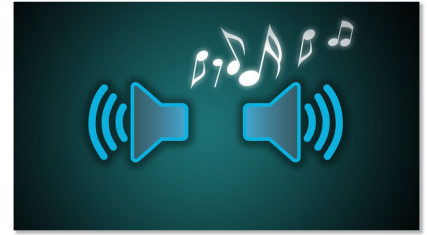

Excellent sound reproduction

- Built-in speaker to enjoy radio out-loud with a good sound

Easy to use

- Mains or battery operated for flexible placement
- Stereo headphone jack for better personal music enjoyment

Power

- Battery type: D size (LR20)
- Battery voltage: 1.5 V
- Number of batteries: 2

AE2160/00C

Highlights

Built-in speaker

A speaker offers good sound quality for more pleasure.

Mains or battery operated

Power your Philips radio set with batteries or a direct mains supply, and enjoy great convenience and flexibility. When a power socket is not available or when you don't want unsightly wires trailing, simply operate the set with batteries. When you need a continuous and stable power supply, connect the set directly to a wall socket. Now you can truly enjoy the freedom of listening wherever you like.