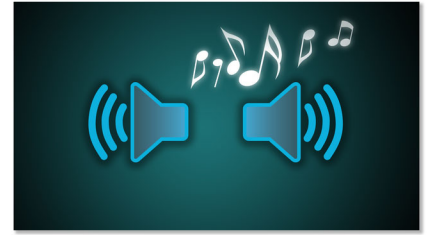

Excellent sound reproduction

- Built-in speaker to enjoy radio out-loud in good sound

Easy to use

- Mains or battery operated for flexible placement
- Stereo headphone jack for better personal music enjoyment

Power

- Battery type: D size (LR20)
- Battery voltage: 1.5 V
- Number of batteries: 2

AE2160/00C

Highlights

Built-in speaker

A speaker offers good sound quality for more pleasure.

Mains or battery operated

Power your Philips radio set with batteries or a direct mains supply, and enjoy great convenience and flexibility. When a power socket is not available or when you don't want unsightly wires trailing, simply operate the set with batteries. When you need a continuous and stable power supply, connect the set directly to a wall socket. Now you can truly enjoy the freedom of listening wherever you like.