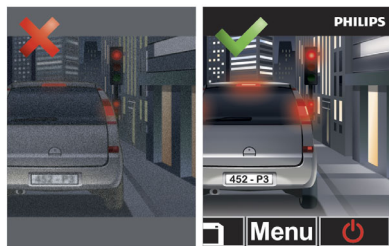

Philips ADR800
Car driving video recorder

Full-HD 1080p
Collision detection
Improved night visibility

ADR80BLX1

Your reliable eye-witness

with collision detection & improved night view

Enjoy driving, Philips automotive driving recorder will protect you in case the unexpected happens. Rely on smart automatic functions, and excellent video performance to provide you with crystal clear evidence in any situation.

Hassle free & reliable with emergency support

- Automatic recording
- No hindering

Impartial evidence anytime

- Collision detection and emergency recording
- Instant replay with proof stamped evidence

Crystal clear images in all driving conditions

- Crystal clear images in all driving conditions

Original equipment quality

- High vibration and temperature resistant

PHILIPS

Highlights

Hassle free & reliable

As soon as you power on your vehicle, the driving recorder starts operating automatically.

Emergency support

In case of a collision, an emergency recording is automatically saved to secure the evidence and prevent overwriting.

Crystal clear images

Capture unseen details with Full-HD quality (1080p) and Night View technology for improved night visibility