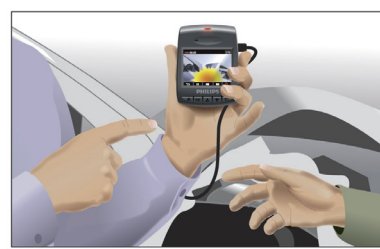

Emergency support

In case of a collision, an emergency recording is automatically saved to secure the evidence and prevent overwriting.

Crystal clear images

Capture unseen details with Full-HD quality (1080p) and Night View technology for improved night visibility

Hassle free & easy operation

Screen can switch off automatically, no hindering at night

Impartial evidence anytime

Instant replay to clarify responsibility on the spot, with proof stamped evidence, to support & speed up the insurance claim process