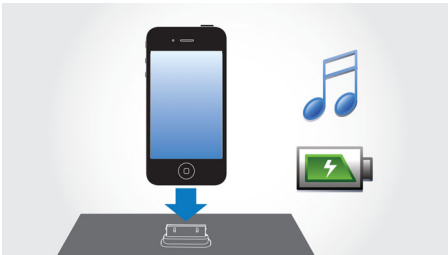

Play & charge your iPod/iPhone

Enjoy your favorite MP3 music while charging your iPod/iPhone! The dock lets you connect your

portable device directly to the Docking entertainment system so you can listen to your favorite music in superb sound. It also charges your iPod/iPhone while it plays so you can enjoy your music and not have to worry about your portable player battery running out. The Docking entertainment system automatically charges your portable device while it is docked.