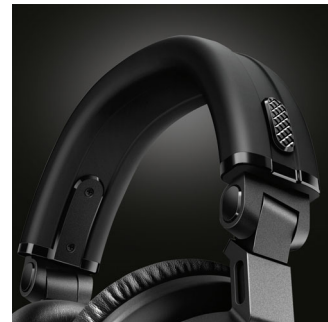

Soft silicone headband

The A3-PRO professional DJ headphones come with a soft silicone headband that makes them so comfortable you can forget you are wearing them even after hours of mixing.