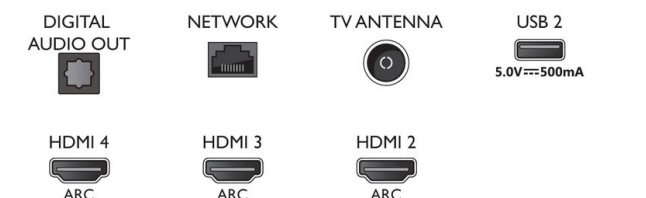

Smart TV

- SmartTV apps*: Netflix, YouTube

Connections

Side

Bottom

Issue date 2021-05-24

Version: 7.0.1

12 NC: 8670 001 74064
EAN: 87 18863 02784 4