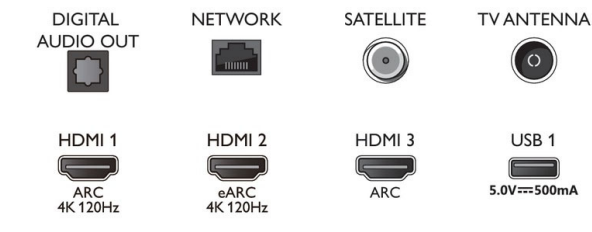

Design

- Colours of TV: Light silver bezel
- Stand design: Light silver round V sticks

Dimensions

- Box dimensions (W x H x D): 2101.0 x 1305.0 x 491.0 mm
- Set dimensions (W x H x D): 1930.4 x 1101.9 x 100.3 mm
- Set dimensions with stand (W x H x D): 1930.4 x 1172.4 x 388.2 mm
- Stand dimensions (W x H x D): 1509.7 x 70.0 x 388.2 mm
- Product weight: 47.8 kg
- Product weight (+stand): 48.8 kg
- Weight incl. Packaging: 60.8 kg
- Wall-mount compatible: 600 x 400 mm

Accessories

- Included accessories: Remote Control, Quick start guide, Legal and safety brochure, Power cord, Tabletop stand, 2 x AAA Batteries

EU Energy card

- EPREL registration numbers: 1164859
- Energy class for SDR: G
- On mode power demand for SDR: 159 kWh/1000h
- Energy class for HDR: G
- On mode power demand for HDR: 329 kWh/1000h
- Networked standby mode: <2.0 W
- Off mode power consumption: n.a.
- Panel technology used: LED LCD

Connections

Side

Bottom

Issue date 2022-11-01

Version: 5.4.2

12 NC: 8670 001 82661
EAN: 87 18863 03418 7

© 2022 Koninklijke Philips N.V.
All Rights reserved.

Specifications are subject to change without notice.
Trademarks are the property of Koninklijke Philips N.V.
or their respective owners.