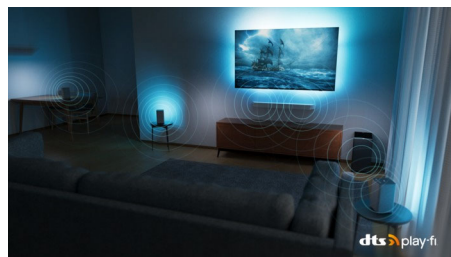

DTS Play-Fi compatible

Philips Wireless Home System powered by DTS Play-Fi lets you connect to compatible soundbars and wireless speakers around your home in seconds. Listen to movies in the kitchen. Play music anywhere. You can even create a home-cinema surround-sound system using your Philips TV as a central speaker.