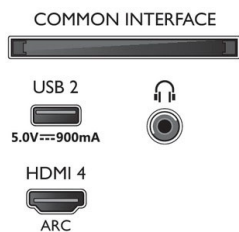

Design

- Colours of TV: Light silver bezel
- Stand design: Light silver round V sticks

Dimensions

- Box dimensions (W x H x D): 2101.0 x 1305.0 x 491.0 mm
- Set dimensions (W x H x D): 1930.4 x 1101.9 x 100.3 mm
- Set dimensions with stand (W x H x D): 1930.4 x 1172.4 x 388.2 mm
- Stand dimensions (W x H x D): 1509.7 x 70.0 x 388.2 mm
- Product weight: 47.8 kg
- Product weight (+stand): 48.8 kg
- Weight incl. Packaging: 60.8 kg
- Wall-mount compatible: 600 x 400 mm

Accessories

- Included accessories: Remote Control, Quick start guide, Legal and safety brochure, Power cord, Tabletop stand, 2 x AAA Batteries

EU Energy card

- EPREL registration numbers: 1164859
- Energy class for SDR: G
- On mode power demand for SDR: 159 kWh/1000h
- Energy class for HDR: G
- On mode power demand for HDR: 329 kWh/1000h
- Networked standby mode: <2.0 W
- Off mode power consumption: n.a.
- Panel technology used: LED LCD

Connections

Side

Bottom

Issue date 2022-11-01

Version: 5.4.2

12 NC: 8670 001 82661
EAN: 87 18863 03418 7

© 2022 Koninklijke Philips N.V.
All Rights reserved.

Specifications are subject to change without notice.
Trademarks are the property of Koninklijke Philips N.V.
or their respective owners.