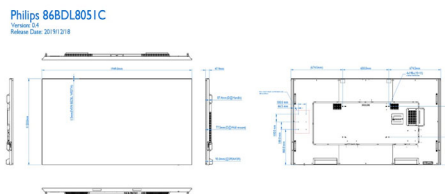

Operating conditions

- Temperature range (operation): 0 ~ 40 °C
- Temperature range (storage): -20 ~ 60 °C
- Relative humidity: 20 ~ 80%(operating),5 ~95%(storage) %
- Altitude: 0 ~ 3000 m
- MTBF: 50,000 hour(s)

Sound

- Built-in speakers: 2 x 20W RMS

Accessories

- Included Accessories: Philips logo (x1), RS232 Daisy chain cable (x1), Cleaning cloth (x1), DVI - I Cable (1.8m) (x1), HDMI Cable (3m) (x1), HDMI transmitter (x2), IR sensor cable (1.8 m) (x1), M2 Screw (x2), M3 screw (x2), Power cable (x3), Touch Pen (x2), USB A to B cable (3m) (x1), USB Cover (x1), AAA batteries (x1), Quick start guide (x1), Remote control (x1), RS232 cable (3 m) (x1)

Multimedia Applications

- USB Playback Audio: AAC, M4A, MP3, WMA
- USB Playback Picture: BMP, JPEG, JPG, PNG
- USB Playback Video: ASF, AVI, FLV, MKV, MP4, MPEG, MPG, TS, VOB, WEBM, WMV, DAT

Miscellaneous

- On-Screen Display Languages: English, French, German, Spanish, Polish, Turkish, Russian, Italian, Simplified Chinese, Traditional Chinese, Arabic, Japanese, Danish, Dutch, Finnish, Norwegian, Portuguese, Swedish
- Regulatory approvals: CE, RoHS, CB, CU, EMF, FCC, Class A, ETL, PSB
- Warranty: 3 year warranty

Internal Player

- CPU: Intel Core i7
- Storage: 256GB eMMC
- GPU: Nvidia GT730
- RAM: 8GB DDR4

Multi-touch Interactivity

- Touch points: 10 simultaneous touch points

Issue date 2022-07-14

Version: 4.1.1

12 NC: 8670 001 67654
EAN: 87 12581 76745 7

© 2022 Koninklijke Philips N.V.
All Rights reserved.

Specifications are subject to change without notice.
Trademarks are the property of Koninklijke Philips N.V.
or their respective owners.

www.philips.com