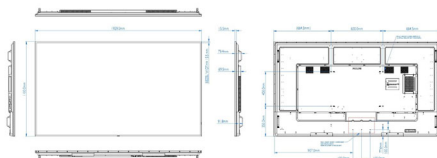

Power

- Standby power consumption: <0.5 W
- Mains power: 100 ~ 240 VAC, 50 ~ 60 Hz
- Consumption (Typical): 290 W
- Consumption (Max): 520 W
- Energy Label Class: G

Operating conditions

- Temperature range (operation): 0 ~ 40 °C
- Temperature range (storage): -20 ~ 60 °C
- Altitude: 0 ~ 3000 m
- MTBF: 50,000 hour(s)
- Humidity range (operation)[RH]: 20 - 80% RH (No condensation)
- Humidity range (storage) [RH]: 5 - 95% RH (No condensation)

Sound

- Built-in speakers: 2 x 10W RMS

Accessories

- Included accessories: Quick start guide, RS232 cable, AC Power Cord, IR sensor cable (1.8M), Remote Control & AAA Batteries
- Included Accessories: RS232 daisy-chain cable,

Philips logo (x1), Screws, USB Cover (x1), AC Switch Cover

Multimedia Applications

- USB Playback Audio: AAC, HEAAC, MPEG
- USB Playback Picture: BMP, JPEG, PNG
- USB Playback Video: MPEG, H.263, H.264, H.265, VP8

Miscellaneous

- On-Screen Display Languages: English, French, German, Spanish, Polish, Turkish, Russian, Italian, Simplified Chinese, Traditional Chinese, Arabic, Japanese, Danish, Dutch, Finnish, Norwegian, Portuguese, Swedish
- Regulatory approvals: CE, RoHS, BSMI, CB, CCC, CU, EMF, EnergyStar 8.0, ETL, FCC, Class A, PSB, VCCI
- Warranty: 3 year warranty

Issue date 2022-07-14

Version: 5.0.1

12 NC: 8670 001 68882
EAN: 87 12581 76905 5

© 2022 Koninklijke Philips N.V.
All Rights reserved.

Specifications are subject to change without notice.
Trademarks are the property of Koninklijke Philips N.V.
or their respective owners.

www.philips.com