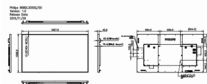

Operating conditions

- Altitude: 0 ~ 3000 m
- Temperature range (operation): 0 ~ 40 °C
- Temperature range (storage): -20 ~ 60 °C
- Relative humidity: 20 ~ 80 (operation), 10 - 90%(storage) %
- MTBF: 50,000 hour(s)

Power

- Mains power: 100 ~ 240 VAC, 50 ~ 60 Hz
- Consumption (On mode): 302 W
- Consumption at 350 nits: 265W
- Standby power consumption: <0.5W
- Power Saving Features: Smart Power
- Energy Label Class: G

Sound

- Built-in speakers: 2 x 10W RMS

Accessories

- Included accessories: AC Power Cord, RS232 cable, Remote Control, Batteries for remote control, Quick start guide, HDMI cable, IR sensor cable (1.8M)
- Included Accessories: RS232 daisy-chain cable, USB Cover and screw x1

Multimedia Applications

- USB Playback Video: MKV, MP4, MPEG, MPG, TS, VOB, WMV, ASF, AVI, DAT, FLV, MOV, TRP, WEBM
- USB Playback Picture: BMP, JPEG, JPG, PNG
- USB Playback Audio: AAC, M4A, MP3, WMA

Miscellaneous

- Warranty: 3 year warranty
- On-Screen Display Languages: Arabic, Simplified Chinese, Traditional Chinese, English, French, German, Italian, Polish, Russian, Spanish, Turkish, Japanese, Czech, Danish, Dutch, Finnish, Norwegian, Portuguese, Swedish
- Regulatory approvals: CE, UL/cUL, CB, FCC, Class B, BSMI, CCC, EAC, EMF, EnergyStar 7.0, PSB

Internal Player

- Storage: 8GB eMMC
- CPU: Quad Core Full HD
- Memory: 2GB DDR3

Issue date 2022-07-14

Version: 16.3.1

12 NC: 8670 001 42309
EAN: 87 12581 74360 4

© 2022 Koninklijke Philips N.V.
All Rights reserved.

Specifications are subject to change without notice.
Trademarks are the property of Koninklijke Philips N.V.
or their respective owners.

www.philips.com