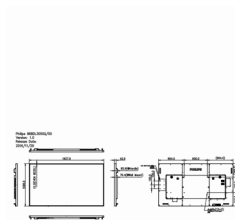

Operating conditions

- Altitude: 0 ~ 3000 m
- Temperature range (operation): 0 ~ 40 °C
- Temperature range (storage): -20 ~ 60 °C
- Relative humidity: 20 ~ 80 (operation), 10 ~ 90% (storage) %
- MTBF: 50,000 hour(s)

Power

- Mains power: 100 ~ 240 VAC, 50 ~ 60 Hz
- Consumption (On mode): 302 W
- Consumption at 350 nits: 265W
- Standby power consumption: <0.5W
- Power Saving Features: Smart Power
- Energy Label Class: G

Sound

- Built-in speakers: 2 x 10W RMS

Accessories

- Included accessories: AC Power Cord, RS232 cable, Remote Control, Batteries for remote control, Quick start guide, HDMI cable, IR sensor cable (1.8M)
- Included Accessories: RS232 daisy-chain cable, USB Cover and screw x1

Multimedia Applications

- USB Playback Video: MKV, MP4, MPEG, MPG, TS, VOB, WMV, ASF, AVI, DAT, FLV, MOV, TRP, WEBM
- USB Playback Picture: BMP, JPEG, JPG, PNG
- USB Playback Audio: AAC, M4A, MP3, WMA

Miscellaneous

- Warranty: 3 year warranty
- On-Screen Display Languages: Arabic, Simplified Chinese, Traditional Chinese, English, French, German, Italian, Polish, Russian, Spanish, Turkish, Japanese, Czech, Danish, Dutch, Finnish, Norwegian, Portuguese, Swedish
- Regulatory approvals: CE, UL/cUL, CB, FCC, Class B, BSMI, CCC, EAC, EMF, EnergyStar 7.0, PSB

Internal Player

- Storage: 8GB eMMC
- CPU: Quad Core Full HD
- Memory: 2GB DDR3

Issue date 2021-02-28

Version: 16.3.1

12 NC: 8670 001 42309
EAN: 87 12581 74360 4

© 2021 Koninklijke Philips N.V.
All Rights reserved.

Specifications are subject to change without notice.
Trademarks are the property of Koninklijke Philips N.V.
or their respective owners.

www.philips.com