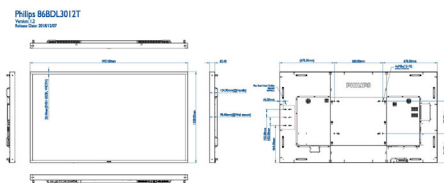

Power

- Standby power consumption: <0.5 W
- Mains power: 100 - 240 V~, 50 - 60 Hz, 7.5 A
- Consumption (Typical): 317 W
- Consumption (Max): 471 W

Operating conditions

- Temperature range (operation): 0 ~ 40 °C
- Temperature range (storage): -20 ~ 60 °C
- Relative humidity: 20 ~ 80 %
- Altitude: 0 ~ 3000 m
- MTBF: 50,000 hour(s)

Sound

- Built-in speakers: 2 x 10 W RMS

Accessories

- Included accessories: Remote Control, Batteries for remote control, Quick start guide, RS232 cable, AC Power Cord, HDMI cable, IR sensor cable (1.8 M), USB cable
- Included Accessories: RS232 daisy-chain cable

Multimedia Applications

- USB Playback Audio: AAC, AIF, AIFF, ASF, M3U, M4A, MP3, MP4, PLS, WAV, WMA
- USB Playback Video: ISM, M2TS, M4V, Manifest, MK3D, MKV, MP4, MPD, MPEG, MPG, MT2, MTS, TS, VOB
- USB Playback Picture: BMP, GIF, JPEG, PNG

Miscellaneous

- On-Screen Display Languages: English, French, German, Spanish, Polish, Turkish, Russian, Italian, Simplified Chinese, Traditional Chinese, Arabic, Japanese, Danish, Dutch, Finnish, Norwegian, Portuguese, Swedish
- Regulatory approvals: CE, UL/cUL, CCC, RoHS, BSMI, CB, VCCI, EAC, FCC, Class B, PSB
- Warranty: 3 year warranty

Issue date 2020-11-05

Version: 6.0.1

12 NC: 8670 001 56856
EAN: 87 12581 75440 2

© 2020 Koninklijke Philips N.V.
All Rights reserved.

Specifications are subject to change without notice.
Trademarks are the property of Koninklijke Philips N.V.
or their respective owners.

www.philips.com