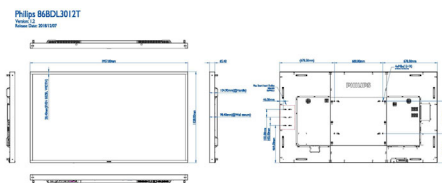

Power

- Standby power consumption: <0.5 W
- Mains power: 100 - 240V~, 50 - 60Hz, 7.5A
- Consumption (Typical): 317 W

- Consumption (Max): 471 W
- Energy Label Class: G

Operating conditions

- Temperature range (operation): 0 ~ 40 °C
- Temperature range (storage): -20 ~ 60 °C
- Relative humidity: 20 ~ 80 %
- Altitude: 0 ~ 3000 m
- MTBF: 50,000 hour(s)

Sound

- Built-in speakers: 2 x 10W RMS

Accessories

- Included accessories: Remote Control, Batteries for remote control, Quick start guide, RS232 cable, AC Power Cord, HDMI cable, IR sensor cable (1.8M), USB cable
- Included Accessories: RS232 daisy-chain cable

Multimedia Applications

- USB Playback Audio: AAC, AIF, AIFC, ASF, M3U, M4A, MP3, MP4, PLS, WAV, WMA
- USB Playback Video: ISM, M2TS, M4V, Manifest, MK3D, MKV, MP4, MPD, MPEG, MPG, MT2, MTS, TS, VOB
- USB Playback Picture: BMP, GIF, JPEG, PNG

Miscellaneous

- On-Screen Display Languages: English, French, German, Spanish, Polish, Turkish, Russian, Italian, Simplified Chinese, Traditional Chinese, Arabic, Japanese, Danish, Dutch, Finnish, Norwegian, Portuguese, Swedish
- Regulatory approvals: CE, UL/cUL, CCC, RoHS, BSMI, CB, VCCI, EAC, FCC, Class B, PSB
- Warranty: 3 year warranty

Issue date 2021-05-26

Version: 7.0.1

12 NC: 8670 001 56856
EAN: 87 12581 75440 2

© 2021 Koninklijke Philips N.V.
All Rights reserved.

Specifications are subject to change without notice.
Trademarks are the property of Koninklijke Philips N.V.
or their respective owners.

www.philips.com