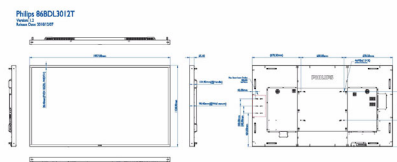

- Ease of installation: Smart Insert
- Picture in picture: PIP

Power

- Standby power consumption: <0.5 W
- Mains power: 100 - 240V~, 50 - 60Hz, 7.5A
- Consumption (Typical): 317 W
- consumption(Max): 471 W

Operating conditions

- Temperature range (operation): 0 ~ 40 °C
- Temperature range (storage): -20 ~ 60 °C
- Relative humidity: 20 ~ 80 %
- Altitude: 0 ~ 3000 m
- MTBF: 50,000 hour(s)

Sound

- Built-in speakers: 2 x 10W RMS

Accessories

- Included accessories: Remote Control, Batteries for remote control, Quick start guide, RS232 cable, AC Power Cord, HDMI cable, IR sensor cable (1.8M), USB cable
- Included Accessories: RS232 daisy-chain cable

Multimedia Applications

- USB Playback Audio: AAC, AIF, AIFF, ASF, M3U, M4A, MP3, MP4, PLS, WAV, WMA
- USB Playback Video: ISM, M2TS, M4V, Manifest, MK3D, MKV, MP4, MPD, MPEG, MPG, MT2, MTS, TS, VOB
- USB Playback Picture: BMP, GIF, JPEG, PNG

Miscellaneous

- On-Screen Display Languages: English, French, German, Spanish, Polish, Turkish, Russian, Italian, Simplified Chinese, Traditional Chinese, Arabic, Japanese, Danish, Dutch, Finnish, Norwegian, Portuguese, Swedish
- Regulatory approvals: CE, UL/cUL, CCC, RoHS, BSMI, CB, VCCI, EAC, FCC, Class B, PSB
- Warranty: 3 year warranty

Issue date 2019-05-17

Version: 6.0.1

12 NC: 8670 001 56856
EAN: 87 12581 75440 2

© 2019 Koninklijke Philips N.V.
All Rights reserved.

Specifications are subject to change without notice.
Trademarks are the property of Koninklijke Philips N.V.
or their respective owners.

www.philips.com