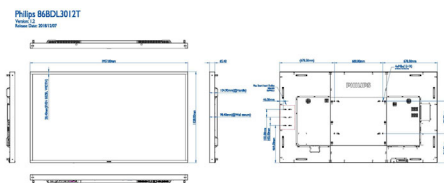

Power

- Standby power consumption: <0.5 W
- Mains power: 100 - 240V~, 50 - 60Hz, 7.5A
- Consumption (Typical): 317 W
- Consumption (Max): 471 W

Operating conditions

- Temperature range (operation): 0 ~ 40 °C
- Temperature range (storage): -20 ~ 60 °C
- Relative humidity: 20 ~ 80 %
- Altitude: 0 ~ 3000 m
- MTBF: 50,000 hour(s)

Sound

- Built-in speakers: 2 x 10W RMS

Accessories

- Included accessories: Remote Control, Batteries for remote control, Quick start guide, RS232 cable, AC Power Cord, HDMI cable, IR sensor cable (1.8M), USB cable
- Included Accessories: RS232 daisy-chain cable

Multimedia Applications

- USB Playback Audio: AAC, AIF, AIFF, ASF, M3U, M4A, MP3, MP4, PLS, WAV, WMA
- USB Playback Video: ISM, M2TS, M4V, Manifest, MK3D, MKV, MP4, MPD, MPEG, MPG, MT2, MTS, TS, VOB
- USB Playback Picture: BMP, GIF, JPEG, PNG

Miscellaneous

- On-Screen Display Languages: English, French, German, Spanish, Polish, Turkish, Russian, Italian, Simplified Chinese, Traditional Chinese, Arabic, Japanese, Danish, Dutch, Finnish, Norwegian, Portuguese, Swedish
- Regulatory approvals: CE, UL/cUL, CCC, RoHS, BSMI, CB, VCCI, EAC, FCC, Class B, PSB
- Warranty: 3 year warranty

Issue date 2020-11-04

Version: 6.0.1

12 NC: 8670 001 56856
EAN: 87 12581 75440 2

© 2020 Koninklijke Philips N.V.
All Rights reserved.

Specifications are subject to change without notice.
Trademarks are the property of Koninklijke Philips N.V.
or their respective owners.

www.philips.com