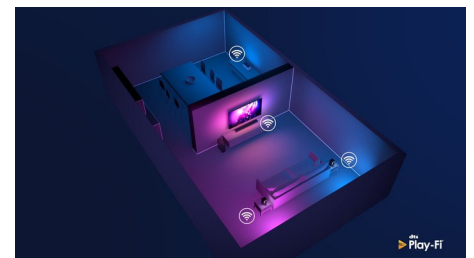

DTS Play-Fi

With DTS Play-Fi on your Philips TV you can connect to compatible speakers in any room. Got wireless speakers in the kitchen? Listen to the movie while you make a snack, or keep up with the sports commentary while you get everyone a drink.