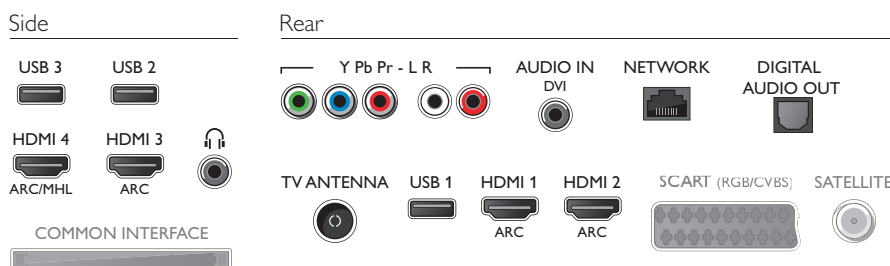

Connections

Issue date 2017-07-10

Version: 9.3.2

12 NC: 8670 001 39005
EAN: 87 18863 00988 8

© 2017 Koninklijke Philips N.V.
All Rights reserved.

Specifications are subject to change without notice. Trademarks are the property of Koninklijke Philips N.V. or their respective owners.

www.philips.com