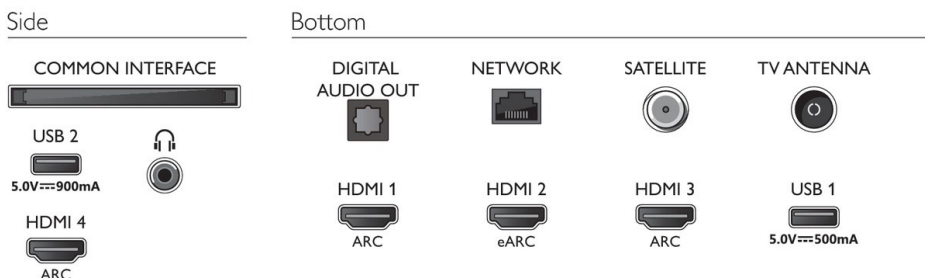

Accessories

- Included accessories: Remote Control, Quick start guide, Legal and safety brochure, Power cord, Tabletop stand
- Included batteries: 2 x AAA Batteries

Design

- Colours of TV: Anthracite grey bezel
- Stand design: Anthracite grey V sticks

Power

- Mains power: AC 220 - 240 V 50/60 Hz
- Standby power consumption: <0.3 W
- Ambient temperature: 5°C to 35°C
- Power Saving Features: Auto switch-off timer, Light sensor, Picture mute (for radio), Eco mode

Smart TV Features

- User Interaction: SimplyShare
- Interactive TV: HbbTV
- Programme: Pause TV, USB recording*
- Ease of Installation: Auto detect Philips devices, Device connection wizard, Network installation wizard, Settings assistant wizard
- Ease of Use: One-stop smart menu button, On-screen user manual
- Firmware upgradeable: Firmware auto upgrade wizard, Firmware upgradeable via USB, Online firmware upgrade
- Screen Format Adjustments: Basic - Fill Screen, Fit to screen, Advance - Shift, Zoom, stretch, Wide screen
- Remote Control: with Voice
- Voice assistant*: Google Assistant built in, RC with Mic., Works with Alexa

Connections

Issue date 2022-06-05

Version: 9.3.1

12 NC: 8670 001 74942
EAN: 87 18863 02872 8

© 2022 Koninklijke Philips N.V.
All Rights reserved.

Specifications are subject to change without notice. Trademarks are the property of Koninklijke Philips N.V. or their respective owners.

www.philips.com

- EPG and actual visibility (up to 8 days) is country- and operator-dependent.
- Android App offerings vary per country. For more details please visit your local Google Play Store.
- Memory size (Flash): 16 G, the actual available disc space may differ (dependent on e.g. (pre-)installed apps, installed operating system, etc.)
- The TV supports DVB reception for 'Free to air' broadcast. Specific DVB operators may not be supported. An up to date list can be found in the FAQ section of the Philips support website. For some operators Conditional Access and subscription are required. Contact your operator for more information.
- Philips TV Remote app and related functionalities vary per TV model, operator and country, as well as smart device model and OS. For more details please visit: www.philips.com/TVRemoteapp.
- Smart TV app availability varies per TV model and country. For more details please visit: www.philips.com/smarttv.
- USB recording for digital channels only, recordings may be limited by broadcast copy protection (CI+). Country and channel restrictions may apply.
- This television contains lead only in certain parts or components where no technology alternatives exist in accordance with existing exemption clauses under the RoHS Directive.
- Amazon Prime is available in selected languages and countries.
- Google Assistant is available on Philips Android TVs running on Android O (8) or higher OS version. Google Assistant is available in selected languages and countries.
- Netflix subscription required. Subject to terms on <https://www.netflix.com>
- Amazon, Alexa and all related logos are trademarks of Amazon.com, Inc. or its affiliates. Amazon Alexa is available in selected languages and countries.
- Disney+ subscription required. Subject to terms at <https://www.disneyplus.com> (c) 2020 Disney and its related entities. Disney+ is available in selected languages and countries.
- Rakuten TV is available in selected languages and countries.