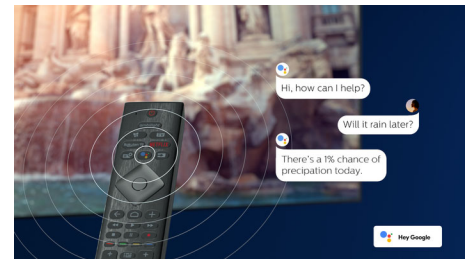

## DTS Play-Fi compatible

With DTS Play-Fi on your Philips TV you can connect to compatible speakers in any room. Got wireless speakers in the kitchen? Listen to the film while you make a snack, or keep up with the sports commentary while you get everyone drinks.

## HDMI 2.1 VRR and low latency

Your Philips TV boasts the latest HDMI 2.1 connectivity, and the TV automatically switches to a low latency setting when you start playing a game on your console. VRR is supported for smooth fast-action gameplay. Ambilight's gaming mode brings the thrill right into the room.

## AI voice control

Push a button on the remote to talk to the Google Assistant. Control the TV or Google Assistant-compatible smart home devices with your voice. Or ask Alexa to control the TV via Alexa-enabled devices.