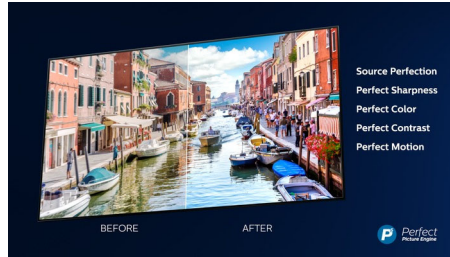

Philips P5 Picture Engine

The Philips P5 engine delivers a picture as brilliant as the content you love. Details have noticeably more depth. Colours are vivid, while skin tones look natural. Contrast is so crisp you'll feel every detail. Motion is perfectly smooth.