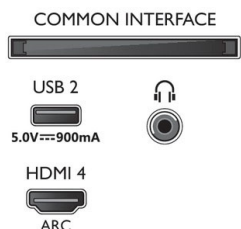

Connections

Side