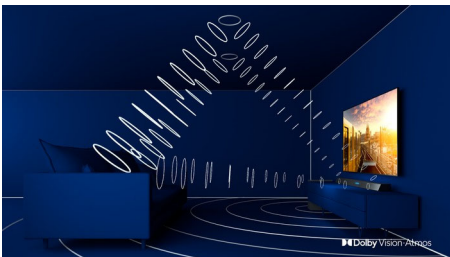

Dolby Vision + Dolby Atmos

Support for Dolby's premium sound and video formats means that the HDR content that you watch will look—and sound—glorious. You'll enjoy a picture that reflects the director's original intentions and experience spacious sound with real clarity and depth.