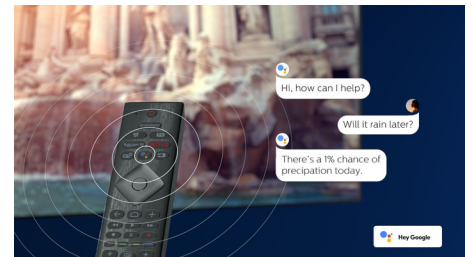

Dolby Vision + Dolby Atmos

Support for Dolby's premium sound and video formats means that the HDR content that you watch will look—and sound—glorious. You'll enjoy a picture that reflects the director's original intentions and experience spacious sound with real clarity and depth.

AI voice control

Push a button on the remote to talk to the Google Assistant. Control the TV or Google Assistant-compatible smart home devices with your voice. Or ask Alexa to control the TV via Alexa-enabled devices.