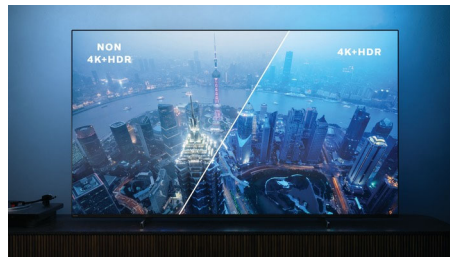

Vibrant HDR picture

Your Philips 4K UHD TV is compatible with all major HDR formats, including Dolby Vision. Whether it's a must-watch series or the latest video game, shadows will be deeper. Bright surfaces will shine. Colours will be truer.