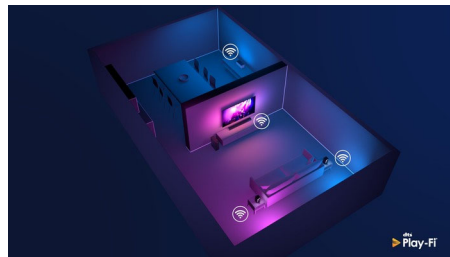

DTS Play-Fi compatible

With DTS Play-Fi on your Philips TV you can connect to compatible speakers in any room. Got wireless speakers in the kitchen? Listen to the film while you make a snack, or keep up with the sports commentary while you get everyone drinks.

Slim, attractive design

Looking for a TV that fits with your room? The virtually bezel-free screen of this 4K smart TV goes with just about any interior. The slim feet make it seem as if the screen is floating above your TV unit and you can widen the feet to accommodate longer soundbars.