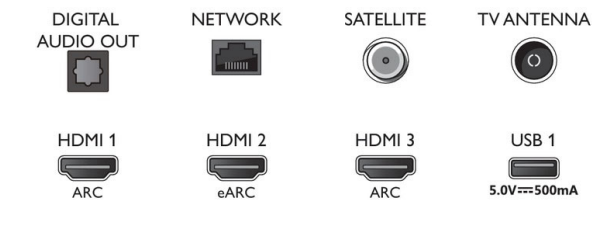

Connections

Side

Bottom

Issue date 2022-07-20

Version: 10.3.2

12 NC: 8670 001 74855
EAN: 87 18863 02856 8

© 2022 Koninklijke Philips N.V.
All Rights reserved.

Specifications are subject to change without notice. Trademarks are the property of Koninklijke Philips N.V. or their respective owners.