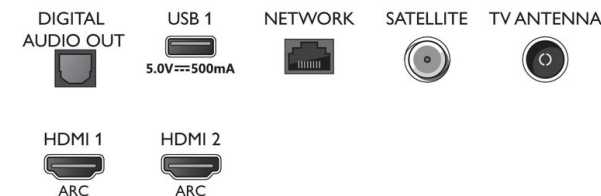

Design

- Colors of TV: Plastic gun metal bezel
- Stand design: Mid silver groove stand

Connections

Side

Bottom

Issue date 2022-07-14

Version: 12.4.1

12 NC: 8670 001 65813
EAN: 87 18863 02337 2