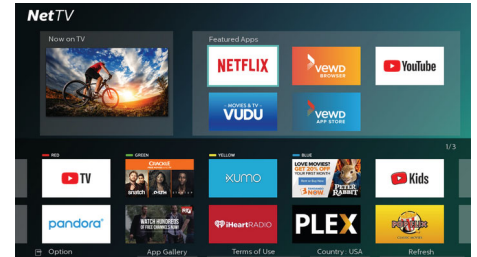

Net TV

Philips NetTV is built for streaming. With a simple push of a button, gain instant access to popular streaming applications such as Netflix, Vudu, YouTube, all within a clutter-free, easy to use interface. Visit the App Store to download additional content from our extensive entertainment library, with entertainment options to suit everyone. Surf the web on your big screen TV, all without the need of connecting a computer. Enjoy smooth streaming of up-to 4K content with the powerful, built-in Wireless 802.11ac MIMO Dual-Band chipset.