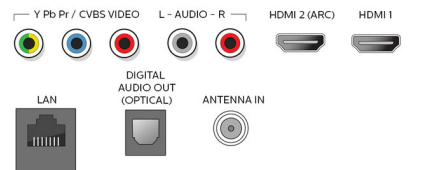

- Aerial Input: 75 ohm F-type
- TV system: ATSC, NTSC
- Video Playback: NTSC
- Tuner bands: UHF, VHF

Connectivity

- AV 1: Shared audio L/R in, CVBS/YPbPr
- Audio Output - Digital: Optical (TOSLINK)
- Other connections: Ethernet, Headphone out, Wireless LAN 802.11ac MIMO
- USB: USB
- HDMI 1: Shared audio L/R in, HDMI
- HDMI 2: Shared audio L/R in, HDMI (Audio Return Channel)
- HDMI 3: HDMI, Shared audio L/R in
- EasyLink (HDMI-CEC): One touch play, Power status, System info (menu language), Remote control pass-through, System audio control, System standby

Power

- Ambient temperature: 5°C to 40°C (41°F to 104°F)
- Mains power: 120V/60Hz

- Power consumption: 340 W
- Standby power consumption: < 0.5W

Dimensions

- Set dimensions in inch (W x H x D): 66.0 x 37.8 x 3.0 inch
- Product weight (lb): 66.1 lb
- Set dimensions with stand in inch (W x H x D): 66.0 x 40.2 x 12.0 inch
- Product weight (+stand) (lb): 68.3 lb
- Box dimensions in inch (W x H x D): 72.8 x 44.8 x 9.8 inch
- Weight incl. Packaging (lb): 99.21
- VESA wall mount compatible: 600 x 200 mm

Accessories

- Included accessories: Table top stand, Quick start guide, User Manual, Remote Control, Batteries for remote control, Screws
- Power cord: 59.05 inch

Network Services

- NetTV Apps: Netflix, Vudu, Vewd browser, YouTube, Pandora, Vewd app store, Youtube TV, Showtime Streaming
- Network Features: Home Network, Wireless Screencasting

Connections

Side

Rear

Issue date 2018-08-15

Version: 2.1.1

12 NC: 8670 001 50984
UPC: 6 09585 25173 1

© 2018 Koninklijke Philips N.V.
All Rights reserved.

Specifications are subject to change without notice.
Trademarks are the property of Koninklijke Philips N.V.
or their respective owners.

www.philips.com