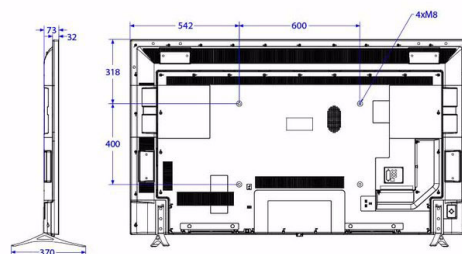

## Dimensions

- Set dimensions (W x H x D): 1684 x 967 x 73 mm
- Set dimensions with stand (W x H x D): 1684 x 1023 x 370 mm
- Product weight: 39.6 kg
- Product weight (+stand): 40.2 kg
- VESA wall mount compatible: 600 x 400 mm, M8