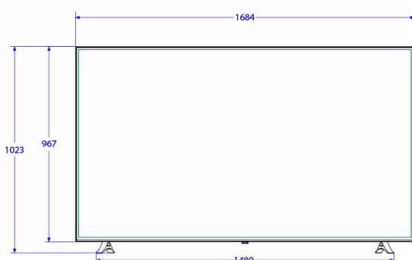

## Picture/Display

- Display: 4K Ultra HD LED
- Diagonal screen size: 75 inch / 190 cm
- Aspect ratio: 16:9
- Panel resolution: 3840x2160p
- Brightness: 320 cd/m<sup>2</sup>
- Contrast ratio (typical): 1400
- Viewing angle: 178° (H) / 178° (V)
- Response time (typical): 8 ms

## Supported Display Resolution

- HDMI: Up to 3840x2160p@60Hz
- Tuner: T2 HEVC: up to 3840x2160@60Hz, Others: up to 1920x1080p@60Hz
- USB: HEVC: up to 3840x2160@60Hz, Others: up to 1920x1080@60Hz

## Dimensions

- Set dimensions (W x H x D): 1684 x 967 x 73 mm
- Set dimensions with stand (W x H x D): 1684 x 1023 x 370 mm
- Product weight: 39.6 kg
- Product weight (+stand): 40.2 kg
- VESA wall mount compatible: 600 x 400 mm, M8