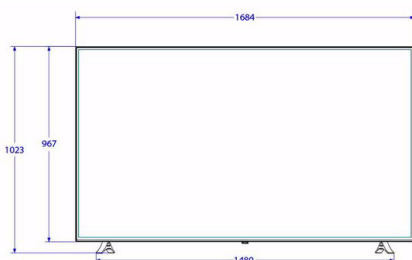

Specifications

Picture/Display

- Display: 4K Ultra HD LED
- Diagonal screen size: 75 inch / 190 cm
- Aspect ratio: 16:9
- Panel resolution: 3840x2160p
- Brightness: 320 cd/m²
- Contrast ratio (typical): 1400
- Viewing angle: 178° (H) / 178° (V)
- Response time (typical): 8 ms

Supported Display Resolution

- HDMI: Up to 3840x2160p@60Hz
- Tuner: T2 HEVC: up to 3840x2160@60Hz, Others: up to 1920x1080p@60Hz
- USB: HEVC: up to 3840x2160@60Hz, Others: up to 1920x1080@60Hz

Accessories

- Power Saving Features: Eco mode
- Ambient temperature: 5 °C to 45 °C

Dimensions

- Set dimensions (W x H x D): 1684 x 967 x 73 mm
- Set dimensions with stand (W x H x D): 1684 x 1023 x 370 mm
- Product weight: 39.6 kg
- Product weight (+stand): 40.2 kg
- VESA wall mount compatible: 600 x 400 mm, M8