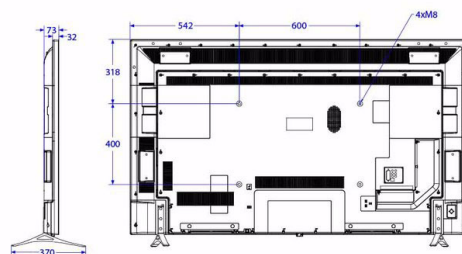

- Included: Remote Control 22AV1407A/12, 2xAAA Batteries, Edge Stand, Warranty Leaflet, Legal and Safety brochure
- Optional: Easy RC 22AV1601B/12, Setup RC 22AV9574A/12

Power

- Mains power: AC 220-240V; 50-60Hz
- Energy Label Class: A+
- Eu Energy Label power: 160 W
- Annual energy consumption: 233 kW h
- Standby power consumption: <0.3 W

- Power Saving Features: Eco mode
- Ambient temperature: 5 °C to 45 °C

Dimensions

- Set dimensions (W x H x D): 1684 x 967 x 73 mm
- Set dimensions with stand (W x H x D): 1684 x 1023 x 370 mm
- Product weight: 39.6 kg
- Product weight (+stand): 40.2 kg
- VESA wall mount compatible: 600 x 400 mm, M8