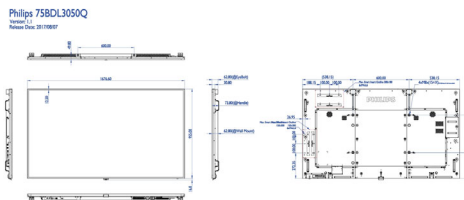

Operating conditions

- Altitude: 0 ~ 3000 m
- Temperature range (operation): 0 ~ 40 °C
- Temperature range (storage): -20 ~ 60 °C
- Relative humidity: 20 ~ 80 (operation), 10 ~ 90%(storage) %
- MTBF: 50,000 hour(s)

Power

- Mains power: 100 ~ 240 VAC, 50 ~ 60 Hz
- Consumption (On mode): 237 W
- Consumption at 350 nits: 181 W
- Standby power consumption: <0.5W
- Power Saving Features: Smart Power
- Energy Label Class: G

Sound

- Built-in speakers: 2 x 10W RMS

Accessories

- Included accessories: AC Power Cord, RS232 cable, Batteries for remote control, Quick start guide, Remote Control, HDMI cable, IR sensor cable (1.8M)
- Included Accessories: RS232 daisy-chain cable, USB Cover and screw x1

Multimedia Applications

- USB Playback Video: MKV, MP4, MPEG, MPG, TS, WMV, ASF, AVI, DAT, FLV, MOV, TRP, VOB, WEBM
- USB Playback Picture: BMP, JPEG, JPG, PNG
- USB Playback Audio: AAC, M4A, MP3, WMA

Miscellaneous

- Warranty: 3 year warranty
- On-Screen Display Languages: Arabic, Simplified Chinese, Traditional Chinese, English, French, German, Italian, Polish, Russian, Spanish, Turkish, Japanese, Czech, Danish, Dutch, Finnish, Norwegian, Portuguese, Swedish
- Regulatory approvals: CE, UL/cUL, CB, FCC, Class B, BSMI, CCC, EAC, EMF, PSB

Internal Player

- Storage: 8GB eMMC
- CPU: Quad Core Full HD
- Memory: 2GB DDR3

Issue date 2021-02-28

Version: 17.1.2

12 NC: 8670 001 42307
EAN: 87 12581 74359 8

© 2021 Koninklijke Philips N.V.
All Rights reserved.

Specifications are subject to change without notice.
Trademarks are the property of Koninklijke Philips N.V.
or their respective owners.

www.philips.com