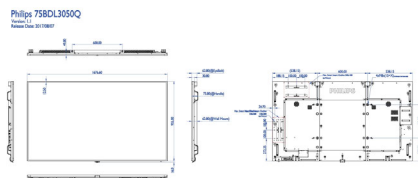

Operating conditions

- Altitude: 0 ~ 3000 m
- Temperature range (operation): 0 ~ 40 °C
- Temperature range (storage): -20 ~ 60 °C
- Relative humidity: 20 ~ 80 (operation), 10 - 90%(storage) %
- MTBF: 50,000 hour(s)

Power

- Mains power: 100 ~ 240 VAC, 50 ~ 60 Hz
- Consumption (On mode): 237 W
- Consumption at 350 nits: 181 W
- Standby power consumption: <0.5W
- Power Saving Features: Smart Power
- Energy Label Class: G

Sound

- Built-in speakers: 2 x 10W RMS

Accessories

- Included accessories: AC Power Cord, RS232 cable, Batteries for remote control, Quick start guide, Remote Control, HDMI cable, IR sensor cable (1.8M)
- Included Accessories: RS232 daisy-chain cable, USB Cover and screw x1

Multimedia Applications

- USB Playback Video: MKV, MP4, MPEG, MPG, TS, WMV, ASF, AVI, DAT, FLV, MOV, TRP, VOB, WEBM
- USB Playback Picture: BMP, JPEG, JPG, PNG
- USB Playback Audio: AAC, M4A, MP3, WMA

Miscellaneous

- Warranty: 3 year warranty
- On-Screen Display Languages: Arabic, Simplified Chinese, Traditional Chinese, English, French, German, Italian, Polish, Russian, Spanish, Turkish, Japanese, Czech, Danish, Dutch, Finnish, Norwegian, Portuguese, Swedish
- Regulatory approvals: CE, UL/cUL, CB, FCC, Class B, BSMI, CCC, EAC, EMF, PSB

Internal Player

- Storage: 8GB eMMC
- CPU: Quad Core Full HD
- Memory: 2GB DDR3

Issue date 2021-02-28

Version: 17.1.2

12 NC: 8670 001 42307
EAN: 87 12581 74359 8

© 2021 Koninklijke Philips N.V.
All Rights reserved.

Specifications are subject to change without notice.
Trademarks are the property of Koninklijke Philips N.V.
or their respective owners.

www.philips.com