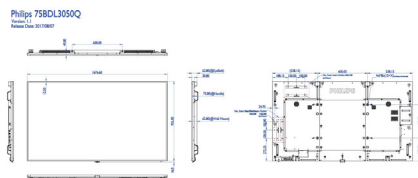

Operating conditions

- Altitude: 0 ~ 3000 m
- Temperature range (operation): 0 ~ 40 °C
- Temperature range (storage): -20 ~ 60 °C
- Relative humidity: 20 ~ 80 (operation), 10 - 90%(storage) %
- MTBF: 50,000 hour(s)

Power

- Mains power: 100 ~ 240 VAC, 50 ~ 60 Hz
- Consumption (On mode): 237 W
- Consumption at 350 nits: 181 W
- Standby power consumption: <0.5W
- Power Saving Features: Smart Power
- Energy Label Class: G

Sound

- Built-in speakers: 2 x 10W RMS

Accessories

- Included accessories: AC Power Cord, RS232 cable, Batteries for remote control, Quick start guide, Remote Control, HDMI cable, IR sensor cable (1.8M)
- Included Accessories: RS232 daisy-chain cable, USB Cover and screw x1

Multimedia Applications

- USB Playback Video: MKV, MP4, MPEG, MPG, TS, WMV, ASF, AVI, DAT, FLV, MOV, TRP, VOB, WEBM
- USB Playback Picture: BMP, JPEG, JPG, PNG
- USB Playback Audio: AAC, M4A, MP3, WMA

Miscellaneous

- Warranty: 3 year warranty
- On-Screen Display Languages: Arabic, Simplified Chinese, Traditional Chinese, English, French, German, Italian, Polish, Russian, Spanish, Turkish, Japanese, Czech, Danish, Dutch, Finnish, Norwegian, Portuguese, Swedish
- Regulatory approvals: CE, UL/cUL, CB, FCC, Class B, BSMI, CCC, EAC, EMF, PSB

Internal Player

- Storage: 8GB eMMC
- CPU: Quad Core Full HD
- Memory: 2GB DDR3

Issue date 2022-07-14

Version: 17.1.2

12 NC: 8670 001 42307
EAN: 87 12581 74359 8

© 2022 Koninklijke Philips N.V.
All Rights reserved.

Specifications are subject to change without notice.
Trademarks are the property of Koninklijke Philips N.V.
or their respective owners.

www.philips.com