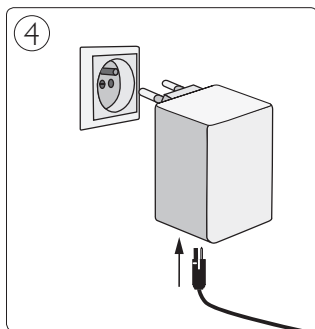

Incl.

B

1

Philips Lighting Contact Centre
Int. Business Reply Service
I.B.R.S. / C.C.R.I. Numéro 10461
5600 VB Eindhoven
Pays-Bas / The Netherlands

www.philips.com/homelighting
☎ +800 7445 4775

4404.016.95011
Last update: 15/04/14