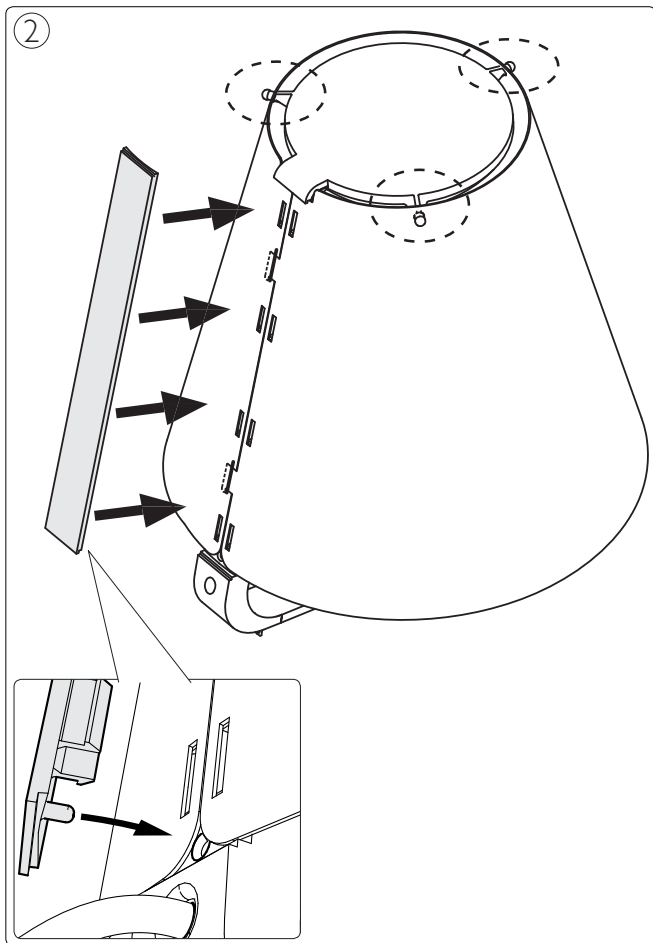

Incl.

B

1

Philips Lighting Contact Centre
Int. Business Reply Service
I.B.R.S. / C.C.R.I. Numéro 10461
5600 VB Eindhoven
Pays-Bas / The Netherlands

www.philips.com/homelighting
☎ +800 7445 4775

4404.016.95011
Last update: 15/04/14