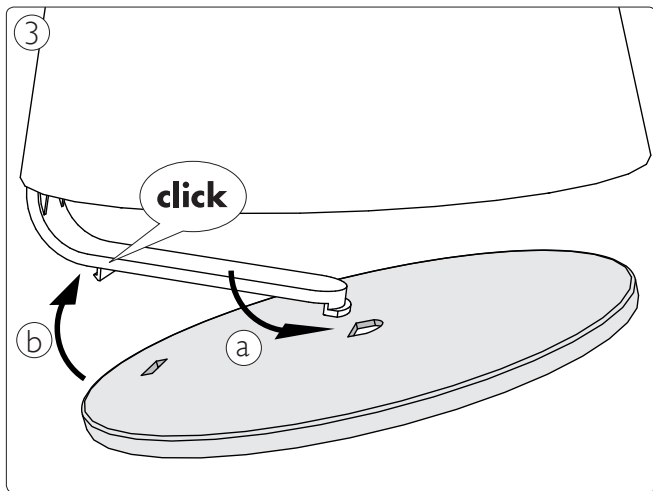

Incl.

B

1

Philips Lighting Contact Centre
Int. Business Reply Service
I.B.R.S. / C.C.R.I. Numéro 10461
5600 VB Eindhoven
Pays-Bas / The Netherlands

www.philips.com/homelighting
☎ +800 7445 4775

4404.016.95011
Last update: 15/04/14