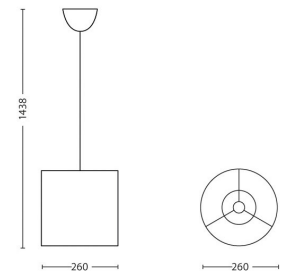

Special characteristics

- Lampshade only

Imaginative Lighting

PHILIPS

DISNEY