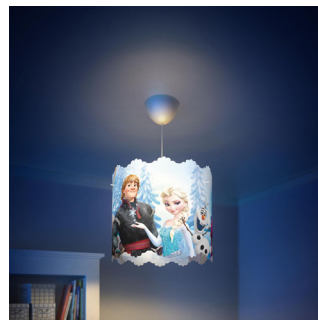

Ideal for general illumination

This Philips and Disney light for your child's bedroom is the perfect centrepiece to create a pool of light. It provides the ideal light setting for your child's daily routines.

Issue date 2017-05-01

© 2017 Philips Lighting Holding B.V.
All Rights reserved.

Version: 2.0.1

Specifications are subject to change without notice.
Trademarks are the property of Philips Lighting Holding B.V. or their respective owners.

12 NC: 9150 050 88401
EAN: 87 18696 12839 8

www.philips.com