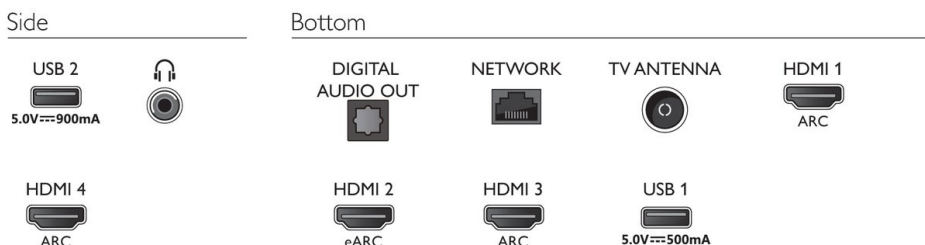

Dimensions

- VESA wall mount compatible: 300 x 300 mm
- Box dimensions (W x H x D): 1757.0 x 1025.0 x 174.0 mm
- Product weight: 27.1 kg
- Product weight (+stand): 28.4 kg
- Set dimensions (W x H x D): 1572 x 876.3 x 85.1 mm
- Set dimensions with stand (W x H x D): 572 x 948 x 360.6 mm
- Weight incl. Packaging: 35.7 kg

Accessories

- Included accessories: Remote Control, Quick start guide, Legal and safety brochure, Power cord, Table top stand, 2 x AAA Batteries

Connections

Issue date 2022-06-05

Version: 5.0.1

12 NC: 8670 001 80474
EAN: 87 18863 03215 2