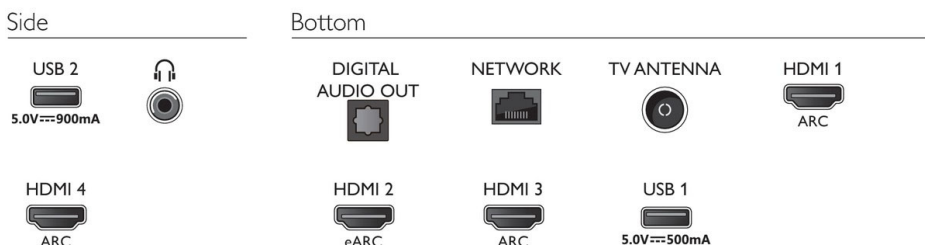

Dimensions

- Wall mount compatible: 300 x 300 mm
- Box dimensions (W x H x D): 1757.0 x 1025.0 x 174.0 mm
- Product weight: 27.1 kg
- Product weight (+stand): 28.4 kg
- Set dimensions (W x H x D): 1572 x 876.3 x 85.1 mm
- Set dimensions with stand (W x H x D): 572 x 948 x 360.6 mm
- Weight incl. Packaging: 35.7 kg

Accessories

- Included accessories: Remote Control, Quick start guide, Legal and safety brochure, Power cord, Table top stand, 2 x AAA Batteries

Connections

Issue date 2022-07-14

Version: 5.0.1

12 NC: 8670 001 80474
EAN: 87 18863 03215 2