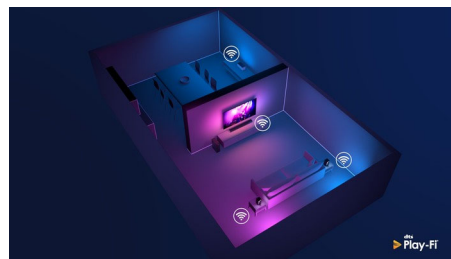

DTS Play-Fi compatible

With DTS Play-Fi on your Philips TV you can connect to compatible speakers in any room.

Got wireless speakers in the kitchen? Listen to the movie while you make a snack, or keep up with the sports commentary while you get everyone drinks.