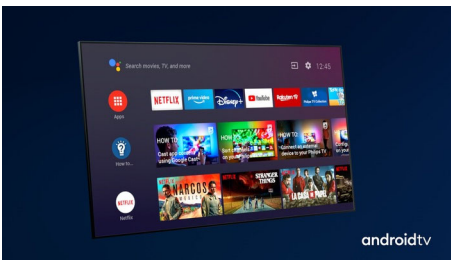

Android TV

Your Philips Android TV gives you the content you want-when you want it. You can customize the home screen to display your favorite apps, making it simple to start

streaming the movies and shows you love. Or pick up where you left off.