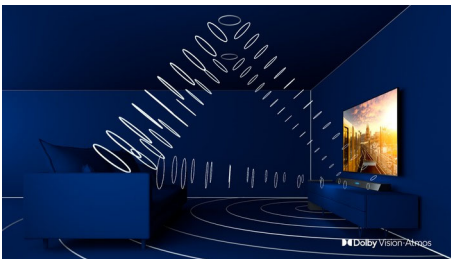

3-sided Ambilight TV Major HDR formats supported, P5 Perfect Picture Engine, 177 cm (70") Android TV

70PUT8516/56

Highlights

3-sided Ambilight

With Philips Ambilight every moment feels closer. Intelligent LEDs around the edge of the TV respond to the on-screen action and emit an immersive glow that's simply captivating. Experience it once and wonder how you enjoyed TV without it.

Dolby Vision + Dolby Atmos

Support for Dolby's premium sound and video formats means the HDR content you watch will look-and sound-glorious. You'll enjoy a picture that reflects the director's original intentions and experience spacious sound with real clarity and depth.