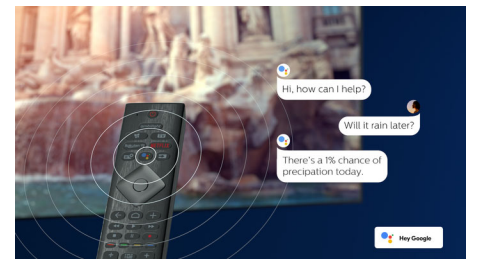

AI voice control

Push a button on the remote to talk to the Google Assistant. Control the TV or Google Assistant-compatible smart home devices with your voice. Or ask Alexa to control the TV via Alexa-enabled devices.