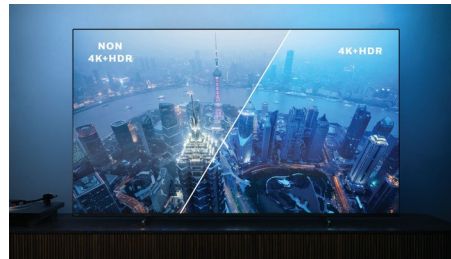

Vibrant HDR picture

Your Philips 4K UHD TV is compatible with all major HDR formats, including Dolby Vision. Whether it's a must-watch series or the latest video game, shadows will be deeper. Bright surfaces will shine. Colors will be truer.