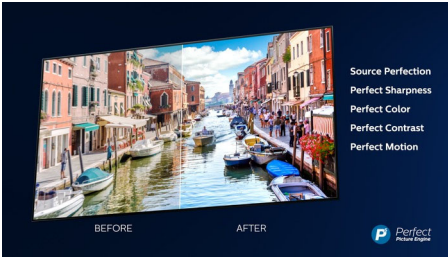

4K UHD LED Smart TV
178 cm (70") DOLBY VISION and DOLBY ATMOS, Major HDR formats supported, P5 Perfect Picture Engine

Highlights

P5 Perfect Picture Engine

The Philips P5 Perfect Picture Engine delivers an image as brilliant as the content you love. Details have noticeably more depth. Colours are vivid, while skin tones look natural. Contrast is so crisp you'll feel every detail. And motion is so smooth that you'll never lose sight of the ball, no matter how fast the play.