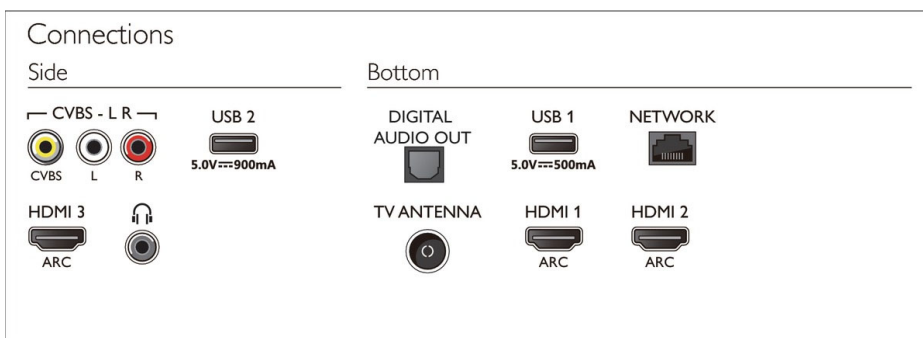

Multimedia Applications

- Video Playback Formats: Containers: AVI, MKV, H264/MPEG-4 AVC, MPEG-1, MPEG-2, MPEG-4, WMV9/VC1, VP9, HEVC (H.265)
- Subtitles Formats Support: .SML, .SRT, .SSA, .SUB, .TXT, .ASS
- Music Playback Formats: AAC, MP3, WAV, WMA (v2 up to v9.2), WMA-PRO (v9 and v10)
- Picture Playback Formats: JPEG, BMP, GIF, PNG, 360 photo, HEIF

Supported Display Resolution

- Computer inputs on all HDMI: up to 4K UHD 3840x2160 @60Hz, HDR supported, HDR10/HLG
- Video inputs on all HDMI: up to 4K UHD 3840x2160 @60Hz, HDR supported, HDR10/HLG (Hybrid Log Gamma), HDR10+/Dolby Vision

Tuner/Reception/Transmission

- Digital TV: DVB-T/T2
- MPEG Support: MPEG2, MPEG4
- Video Playback: PAL, SECAM
- TV Program guide*: 8 day Electronic Program Guide
- Signal strength indication
- Teletext: 1000 page Hypertext
- HEVC support

Power

- Mains power: AC 110 - 240 V 50/60Hz
- Ambient temperature: 5 °C to 35 °C
- Power Saving Features: Auto switch-off timer, Picture mute (for radio), Eco mode

Dimensions

- Box dimensions (W x H x D):

- 1757 x 1025 x 181 mm
- Set dimensions (W x H x D): 1581 x 894 x 86 mm
- Set dimensions with stand (W x H x D): 1581 x 912.4 x 299.4 mm
- Product weight: 27.6 kg
- Product weight (+stand): 28.2 kg
- Weight incl. Packaging: 32.7 kg
- VESA wall mount compatible: 400 x 200 mm

Accessories

- Included accessories: Remote Control, 2 x AAA Batteries, Table top stand, Power cord, Quick start guide, Legal and safety brochure

* EPG and actual visibility (up to 8 days) is country and operator dependent.
* The TV supports DVB reception for 'Free to air' broadcast. Specific DVB operators may not be supported. An up to date list can be found in the FAQ section of the Philips support website. For some operators Conditional Access and subscription are required. Contact your operator for more information.
* Philips TV Remote app and related functionalities vary per TV model, operator, and country, as well as smart device model and OS. For more details please visit: www.philips.com/TVRemoteapp.
* Smart TV app offerings vary per TV model and country. For more details please visit: www.philips.com/smarttv.
* Image depicted on the website are non-contractual pictures. Please always refer to the actual TV that are sold in the retail or stores.
* Amazon, Alexa and all related logos are trademarks of Amazon.com, Inc. or its affiliates. Amazon Alexa is available in selected languages and countries. Voice functions may be limited in some countries

Issue date 2021-07-13

Version: 16.0.1

12 NC: 8670 001 73811
EAN: 87 18863 02769 1

© 2021 Koninklijke Philips N.V.
All Rights reserved.

Specifications are subject to change without notice. Trademarks are the property of Koninklijke Philips N.V. or their respective owners.

www.philips.com