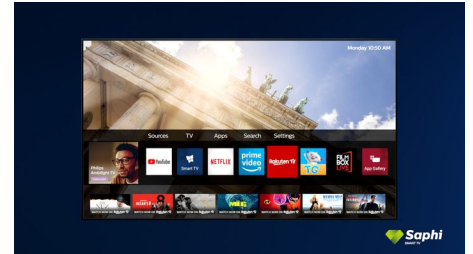

## Saphi Smart TV

SAPHI is a fast, intuitive operating system that makes your Philips Smart TV a real pleasure to use. Enjoy one-button access to a clear icon-based menu. Quickly navigate to popular Philips Smart TV apps including YouTube, Netflix, and more.