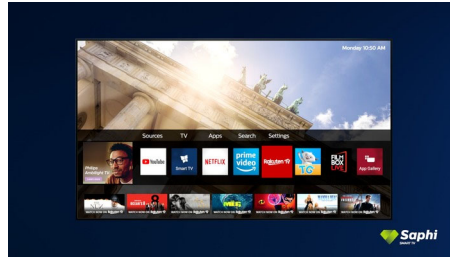

Dolby Vision and Dolby Atmos

Support for Dolby's premium sound and video formats means the HDR content you watch will look-and sound-gloriously real. Whether it's the latest streaming series or a Blu-Ray disc set, you'll enjoy contrast, brightness, and color that reflect the director's original intentions. And hear spacious sound with clarity, detail, and depth.

Saphi Smart TV

SAPHI is a fast, intuitive operating system that makes your Philips Smart TV a real pleasure to use. Enjoy great picture quality and one-button access to a clear icon-based menu. Operate your TV with ease, and quickly navigate to popular Philips Smart TV apps including YouTube, Netflix, and more.