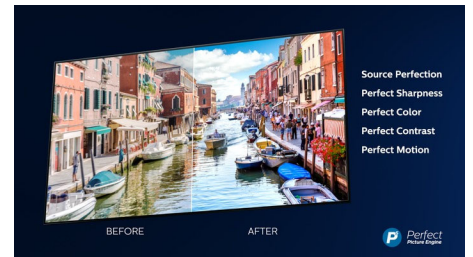

P5 Perfect Picture Engine

The Philips P5 engine delivers a picture as brilliant as the content you love. Details have noticeably more depth. Colors are vivid, while skin tones look natural. Contrast is so crisp you'll feel every detail. Motion is perfectly smooth.