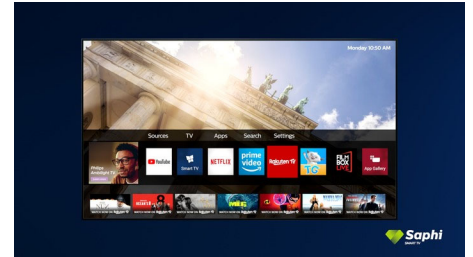

SAPHI TV Collection

Philips TV Collection. Netflix, Prime Video, and more.