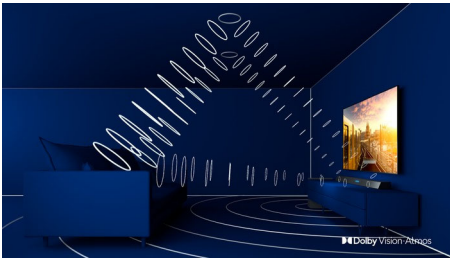

4K UHD LED Smart TV
178 cm (70") Major HDR formats supported, P5 Perfect Picture Engine

70PUT7605/56

Highlights

4K LED TV

With four times the resolution of conventional Full HD, Ultra HD lights up your screen with over 8 million pixels and our unique Ultra Resolution Upscaling technology. Experience improved images regardless of the original content, and enjoy a sharper picture with superior depth, contrast, natural motion and vivid details.

Dolby Vision and Dolby Atmos

Support for Dolby's premium sound and video formats means the HDR content you watch will look-and sound-gloriously real. Whether it's the latest streaming series or a Blu-Ray disc set, you'll enjoy contrast, brightness, and color that reflect the director's original intentions. And hear spacious sound with clarity, detail, and depth.