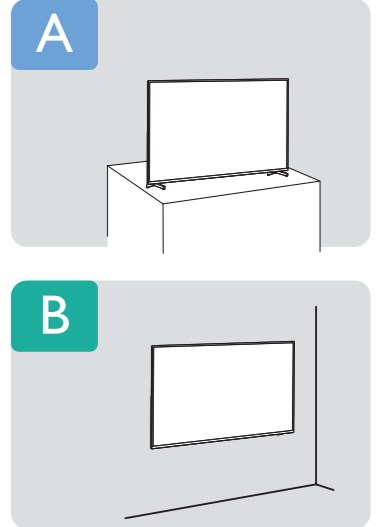

6774 series Quick Start Guide