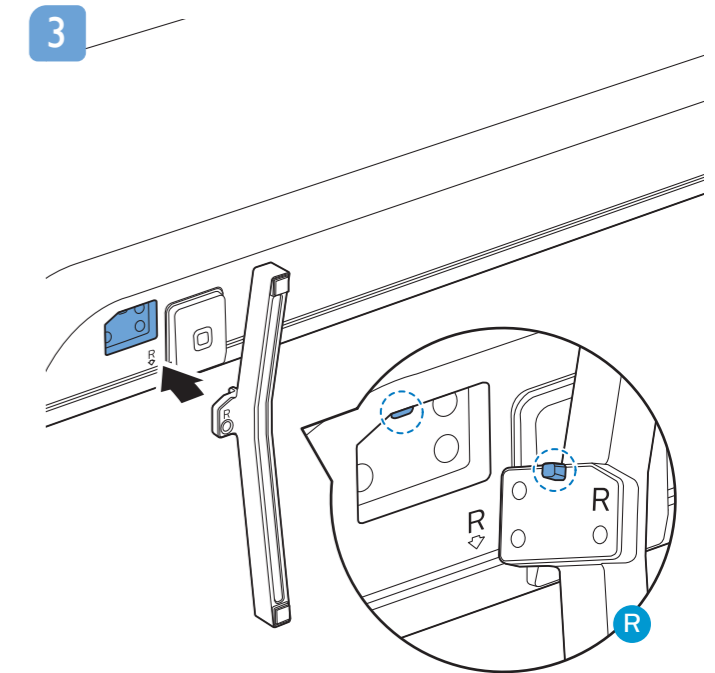

6774 series Quick Start Guide