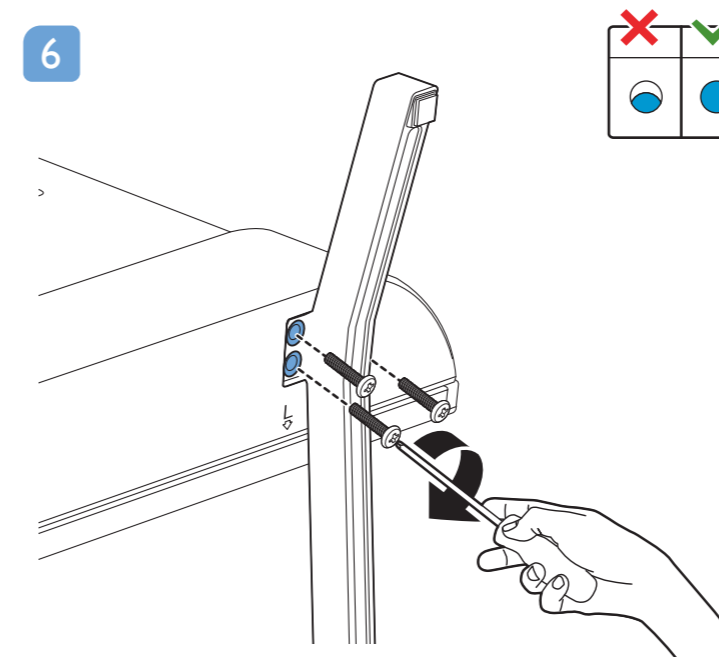

6774 series Quick Start Guide