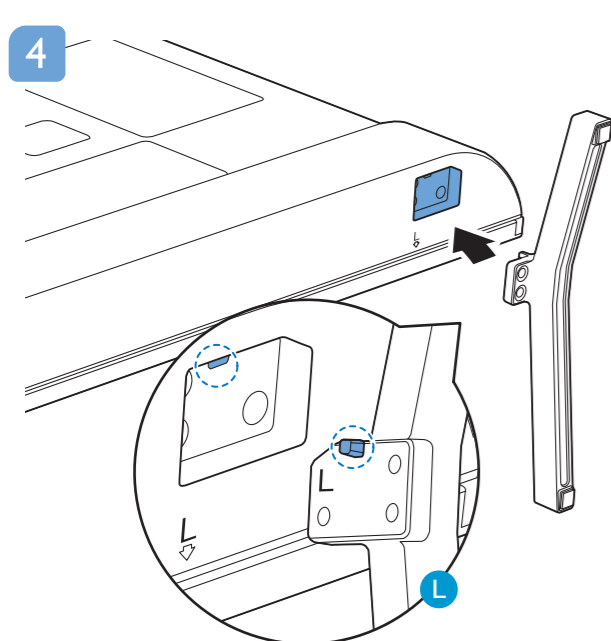

6774 series Quick Start Guide