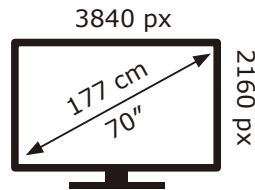

70PUS7607/12

109 kWh/1000h

ABCDEF**G**
HDR
195 kWh/1000h

2019/2013