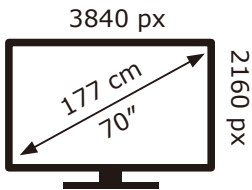

109 kWh/1000h

ABCDEF**G**
HDR
195 kWh/1000h