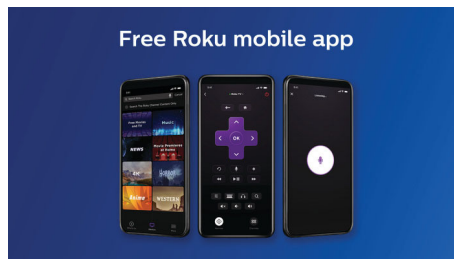

Simple home screen

Quickly access your cable box, satellite, HDTV antenna, and favorite streaming channels—all from your home screen.

4K Ultra HD with HDR10

Experience extraordinary picture quality with UHD resolution, combined with HDR for unbelievably colors.

150,000+ movies & TV episodes

Get more from your TV. Choose from a large selection of entertainment across popular streaming services.

Works with Apple AirPlay

Effortlessly stream videos, photos, music, and more from your Apple device to your TV with AirPlay.

Fast and easy search

Search by title, actor, or director to see where to stream your favorite shows for free or at the lowest price.

Free Roku mobile app

Use the Roku mobile app as an extra remote. Enjoy private listening, search with your voice or keyboard, and save shows for later.