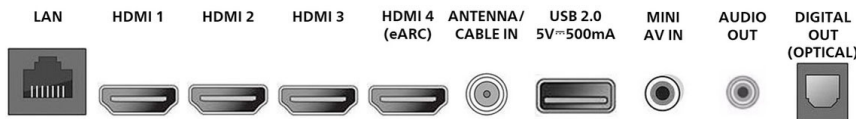

Tuner/Reception/Transmission

- Aerial Input: 75 ohm F-type
- TV system: ATSC, NTSC
- Video Playback: NTSC
- Tuner bands: UHF, VHF

Connectivity

- Audio Output - Digital: Optical (TOSLINK)
- USB: USB 2.0
- Other connections: Headphone out, Ethernet, Wireless LAN 802.11ac, CVBS+Audio L/R in, Digital audio out (optical)
- EasyLink (HDMI-CEC): One touch play, Power status, System info (menu language), System audio control, System standby
- HDMI features: Audio Return Channel (ARC)
- Number of HDMI connections: 4
- Number of USB 2.0: 1
- Wireless connection: Wireless LAN (802.11ac)

Power

- Ambient temperature: 5°C to 40°C (41°F to 104°F)
- Power consumption: 250 W
- Standby power consumption: < 0.5 W
- Main power: 120V/60Hz

Dimensions

- Wall mount compatible: 400 x 300 mm
- Box dimensions in inch (W x H x D): 72.0 x 40.5 x 7.5 inch
- Product weight (+stand) (lb): 49.8 lb
- Product weight (lb): 48.5 lb
- Set dimensions in inch (W x H x D): 62.1 x 34.8 x 3.5 inch
- Set dimensions with stand in inch (W x H x D): 62.1 x 37.7 x 14.4 inch
- Stand width (inch): 52.1 inch
- Weight incl. Packaging (lb): 71.2

Accessories

- Included: Batteries for remote control, Quick start guide, Remote control, Screws, Tabletop Stand, AV cable adaptor

Network Services

- TV Operating System: Roku OS

Issue date 2023-03-12

Version: 4.0.1

12 NC: 8670 001 86725
UPC: 6 09585 25546 3

© 2023 Koninklijke Philips N.V.
All Rights reserved.

Specifications are subject to change without notice.
Trademarks are the property of Koninklijke Philips N.V.
or their respective owners.

www.philips.com

* Roku, Roku TV, the Roku logo, and the purple d-pad design are trademarks of Roku, Inc. All other trademarks and logos herein are the property of their respective owners.

* Google and Google Home are trademarks of Google LLC. Third party features and services may be subject to change or removal without notice.

* Apple, Apple Home, AirPlay, HomeKit and Siri are trademarks of Apple Inc., registered in the U.S. and other countries and regions. This Philips Roku TV is compatible with AirPlay 2 and HomeKit, and requires iOS 12.3 or later or macOS 10.14.5 or later.

* Content resolution is based on TV compatibility and may vary by channel. Channels are subject to change, vary by region, and may require payment. Roku search does not work with all channels.

* Payment required for some channels and content. Channels can change and vary by region.