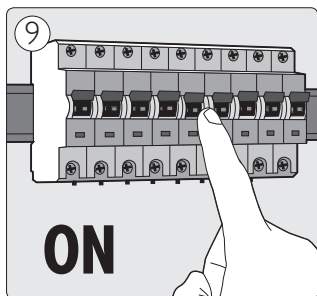

Incl.

6

7

Philips Lighting Contact Centre
Int. Business Reply Service
I.B.R.S. / C.C.R.I. Numéro 10461
5600 VB Eindhoven
Pays-Bas / The Netherlands

www.philips.com/homelighting
 +800 7445 4775

4404.016.94911
Last update: 22/08/13