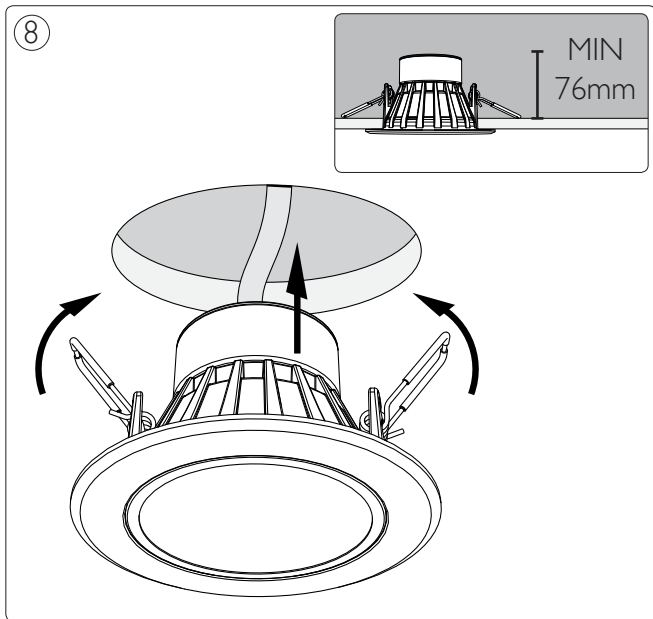

Incl.

6

7

Philips Lighting Contact Centre
Int. Business Reply Service
I.B.R.S. / C.C.R.I. Numéro 10461
5600 VB Eindhoven
Pays-Bas / The Netherlands

www.philips.com/homelighting
 +800 7445 4775

4404.016.94911
Last update: 22/08/13