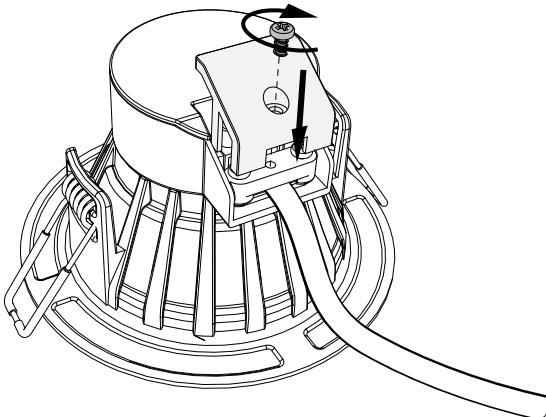

Incl.

6

7

Philips Lighting Contact Centre
Int. Business Reply Service
I.B.R.S. / C.C.R.I. Numéro 10461
5600 VB Eindhoven
Pays-Bas / The Netherlands

www.philips.com/homelighting
 +800 7445 4775

4404.016.94911
Last update: 22/08/13