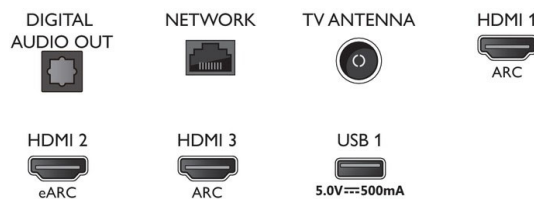

Accessories

- Included accessories: Remote Control, Quick start guide, Legal and safety brochure, Power cord, Table top stand, 2 x AAA Batteries

Connections

Side

Bottom

Issue date 2022-07-14

Version: 5.0.1

12 NC: 8670 001 80473
EAN: 87 18863 03214 5