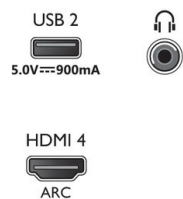

Connections

Side