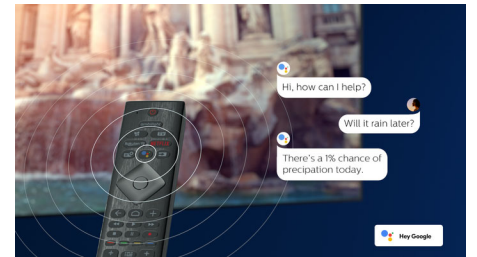

DTS Play-Fi compatible

With DTS Play-Fi on your Philips TV you can connect to compatible speakers in any room.

Got wireless speakers in the kitchen? Listen to the movie while you make a snack, or keep up with the sports commentary while you get everyone drinks.

HDMI 2.1 VRR and low latency

Your Philips TV boasts the latest HDMI 2.1 connectivity, and the TV automatically switches to a low latency setting when you start playing a game on your console. VRR is supported for smooth fast-action gameplay. Ambilight's gaming mode brings the thrill right into the room.

AI voice control

Push a button on the remote to talk to the Google Assistant. Control the TV or Google Assistant-compatible smart home devices with your voice. Or ask Alexa to control the TV via Alexa-enabled devices.