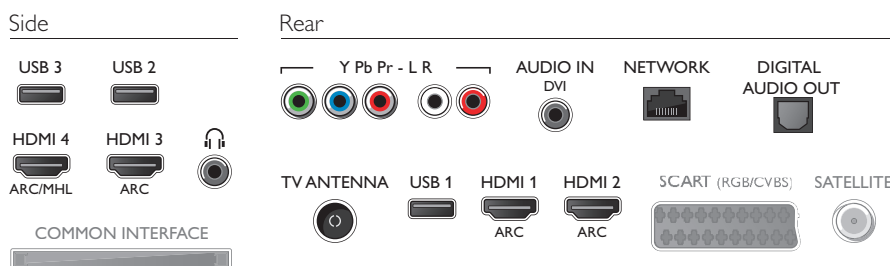

Dimensions

- Box dimensions (W x H x D): 1575 x 1011 x 250 mm
- Set dimensions (W x H x D): 1449 x 824 x 67 mm
- Set dimensions with stand (W x H x D): 1449 x 904 x 261 mm
- Product weight: 26.3 kg
- Product weight (+stand): 27.5 kg
- Weight incl. Packaging: 36.5 kg
- VESA wall mount compatible: 400 x 400 mm

Accessories

- Included accessories: Remote Control, 2 x AA Batteries, Table top stand, Power cord, Quick start guide, Legal and safety brochure

Connections

Issue date 2017-07-10

Version: 8.3.2

12 NC: 8670 001 38997
EAN: 87 18863 00981 9