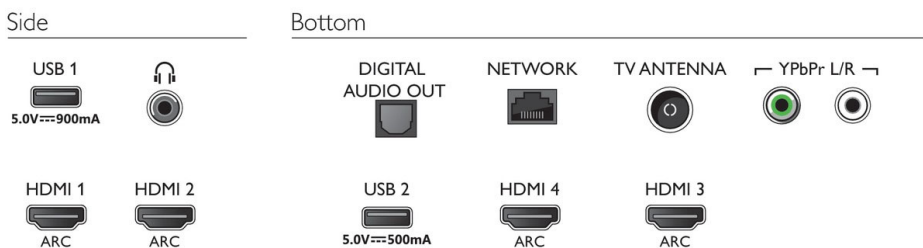

Multimedia Applications

- Video Playback Formats: Containers: AVI, MKV, H264/MPEG-4 AVC, MPEG-1, MPEG-2, MPEG-4, WMV9/VC1, VP9, HEVC (H.265)
- Subtitles Formats Support: .SRT, .SUB, .TXT, .SMI
- Music Playback Formats: AAC, MP3, WAV, WMA (v2 up to v9.2), WMA-PRO (v9 and v10)
- Picture Playback Formats: JPEG, BMP, GIF, PNG, 360 photo, HEIF

Power

- Mains power: AC 220 - 240 V 50/60Hz
- Ambient temperature: 5 °C to 35 °C
- Power Saving Features: Auto switch-off timer, Light sensor, Picture mute (for radio)

Sound

- Output power (RMS): 20W
- Sound Enhancement: Clear Sound, Smart Sound, Auto Volume Leveler, Dolby Atmos
- Speaker configuration: 2x10W full range speaker

Dimensions

- Box dimensions (W x H x D): 1600.0 x 995.0 x 174.0 mm
- Set dimensions (W x H x D): 1462 x 851 x 88.9 mm
- Set dimensions with stand (W x H x D): 1462 x 868.7 x 274 mm
- Product weight: 23.9 kg
- Product weight (+stand): 24.3 kg

- Weight incl. Packaging: 31.9 kg
- VESA wall mount compatible: 400 x 200 mm

Accessories

- Included accessories: Remote Control, Quick start guide, Legal and safety brochure, Power cord, Mini-jack to L/R cable, Mini-jack to YPbPr cable, Table top stand
- Included batteries: 2 x AAA Batteries

Smart TV

- SmartTV apps*: Netflix

Connections

Issue date 2020-08-19

Version: 9.0.1

12 NC: 8670 001 61609
EAN: 87 18863 02118 7

© 2020 Koninklijke Philips N.V.
All Rights reserved.

Specifications are subject to change without notice.
Trademarks are the property of Koninklijke Philips N.V.
or their respective owners.

www.philips.com

* EPG and actual visibility (up to 8 days) is country and operator dependent.
* Android App offerings vary per country. For more details please visit your local Google Play Store.
* The TV supports DVB reception for 'Free to air' broadcast. Specific DVB operators may not be supported. An up to date list can be found in the FAQ section of the Philips support website. For some operators Conditional Access and subscription are required. Contact your operator for more information.
* Philips TV Remote app and related functionalities vary per TV model, operator, and country, as well as smart device model and OS. For more details please visit: www.philips.com/TVRemoteapp.
* Smart TV app offerings vary per TV model and country. For more details please visit: www.philips.com/smarttv.
* Please note that your Amazon apps may not always be available in your country. (Currently Amazon apps works only in UK, Germany, Austria)
* Its functionality is subject to ChromeCast built-in apps and smart devices. For more details, please visit ChromeCast built-in product pages.