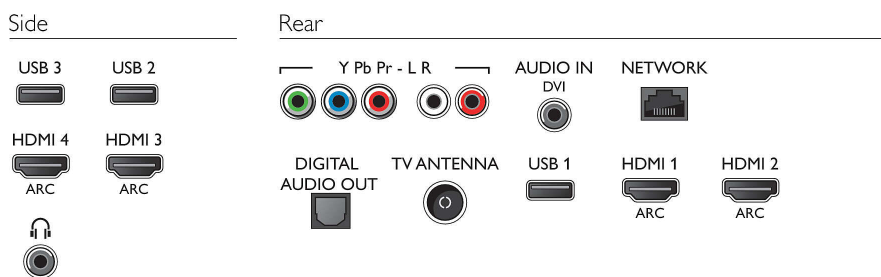

Connections

Issue date 2023-10-20

Version: 6.2.1

EAN: 87 18863 00543 9

© 2023 Koninklijke Philips N.V.
All Rights reserved.

Specifications are subject to change without notice. Trademarks are the property of Koninklijke Philips N.V. or their respective owners.

www.philips.com