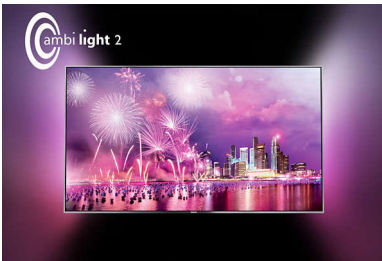

4K UHD Slim LED TV powered by Android™
164 cm (65") 4K Ultra HD LED TV, Dual Core; 8GB & expandable, DVB-T/T2/C

65PUT6800/98

Highlights

Open metal swivel stand

A television with modern, refined lines deserves a stand that lifts it above the ordinary. That's why the designers at Philips TV created this unique, open metal stand that not only integrates beautifully with your décor, it also lets you swivel the TV to adjust the viewing angle as well!

Ambilight 2-sided

You've created a home that's more than just a house, so why not choose a TV that is warm and inviting too? Philips unique Ambilight technology makes your screen much wider—and your viewing experience more immersive—by emitting an extra wide glow from two-sides of your TV screen onto the surrounding wall. Color, vibrancy and excitement move beyond the screen and into your living room to bring you a viewing experience beyond the ordinary.

4K Ultra HD

Ultra HD TV has 4 times the resolution of a conventional Full HD TV. With over 8 million pixels and our unique Ultra Resolution upscaling technology, you'll experience improved images regardless of the original content. Enjoy improved sharpness, increased depth perception, superior contrast, smooth natural motion, and flawless details.