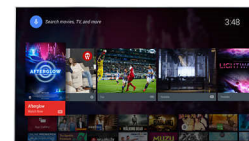

Dual Core + Android

With Android on your TV you'll navigate, launch apps and play videos in a way that is super fast, super intuitive, and super fun. The Android robot liberates the power of our Dual Core processor to get things done with speed and ease.

Google Play

Google Play™ has a rich catalogue of high quality games for all ages. Optimized for use on your TV, they look as great as they play. And there's no need to clutter up your house with yet another gaming console; with a universal USB gaming control you can navigate and play with ease.