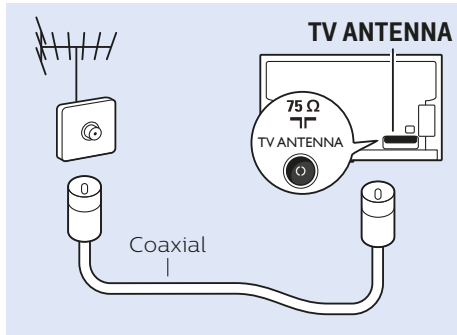

10

65"

VESA (x, y) 400x200 mm M6

Multimedia player - 4K UHD

HDMI 2, 3

Multimedia player - FHD

HDMI 1, 2, 3

Digital Audio System - OPTICAL