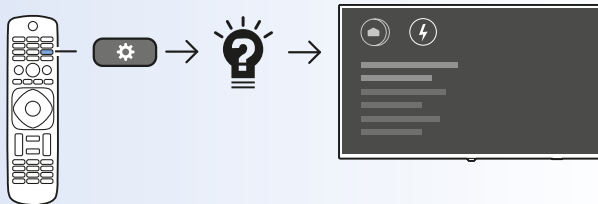

www.philips.com/TVsupport