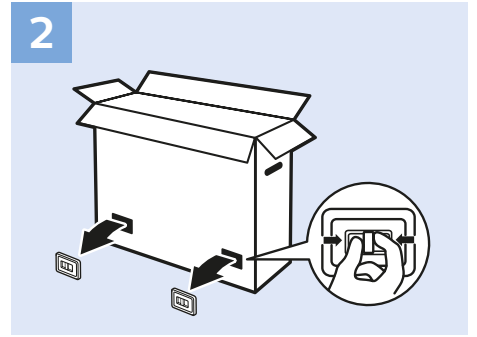

10

65"

VESA (x, y) 400x200 mm M6

Multimedia player - 4K UHD

HDMI 2, 3

Multimedia player - FHD

HDMI 1, 2, 3

Digital Audio System - OPTICAL