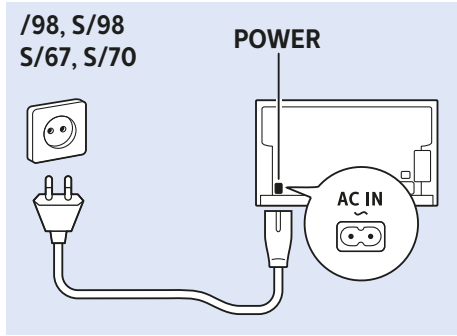

10

65"

VESA (x, y) 400x200 mm M6

Multimedia player - 4K UHD

HDMI 2, 3

Multimedia player - FHD

HDMI 1, 2, 3

Digital Audio System - OPTICAL