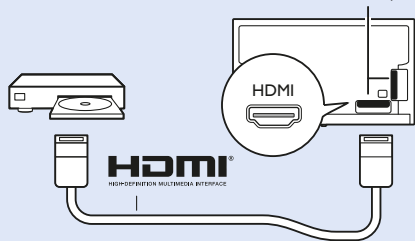

10

65"

VESA (x, y) 400x200 mm M6

Multimedia player - 4K UHD

HDMI 2, 3

Multimedia player - FHD

HDMI 1, 2, 3

Digital Audio System - OPTICAL