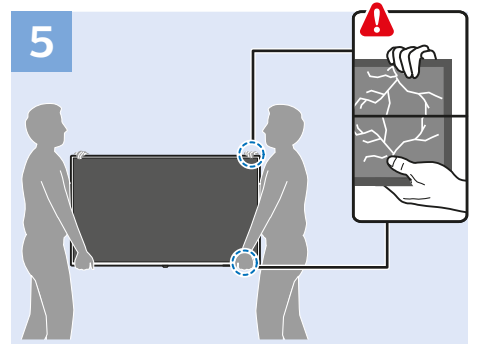

10

65"

VESA (x, y) 400x200 mm M6

Multimedia player - 4K UHD

HDMI 2, 3

Multimedia player - FHD

HDMI 1, 2, 3

Digital Audio System - OPTICAL