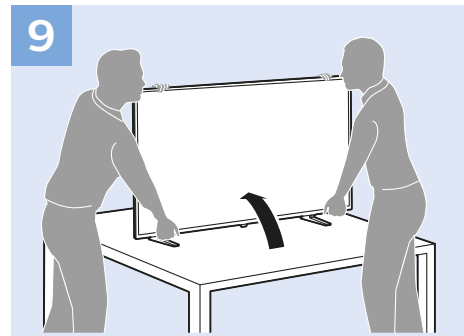

10

65"

VESA (x, y) 400x200 mm M6

Multimedia player - 4K UHD

HDMI 2, 3

Multimedia player - FHD

HDMI 1, 2, 3

Digital Audio System - OPTICAL