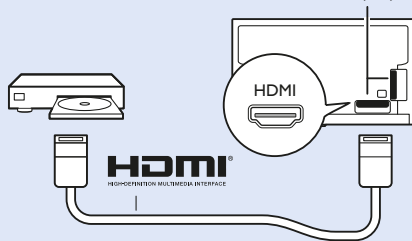

10

65"

VESA (x, y) 400x200 mm M6

Multimedia player - 4K UHD

HDMI 2, 3

Multimedia player - FHD

HDMI 1, 2, 3

Digital Audio System - OPTICAL