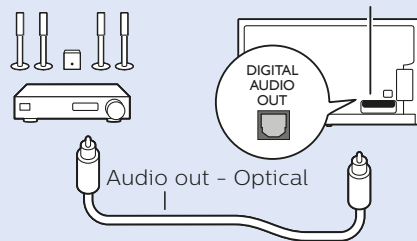

Digital Audio System - OPTICAL

DIGITAL AUDIO OUT