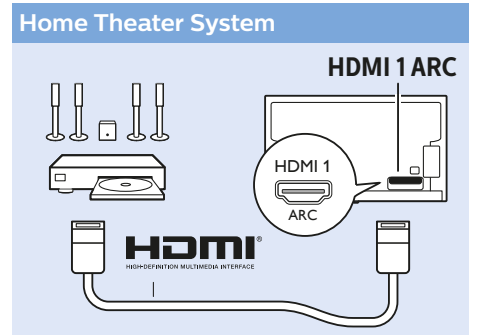

10

65"

VESA (x, y) 400x200 mm M6

Multimedia player - 4K UHD

HDMI 2, 3

Multimedia player - FHD

HDMI 1, 2, 3

Digital Audio System - OPTICAL