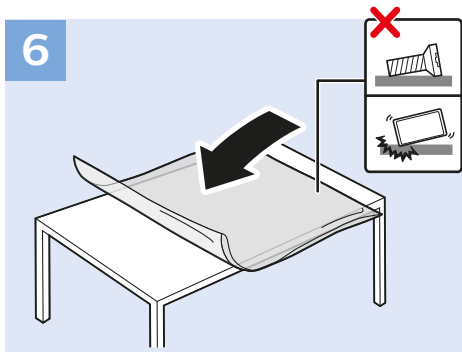

10

65"

VESA (x, y) 400x200 mm M6

Multimedia player - 4K UHD

HDMI 2, 3

Multimedia player - FHD

HDMI 1, 2, 3

Digital Audio System - OPTICAL