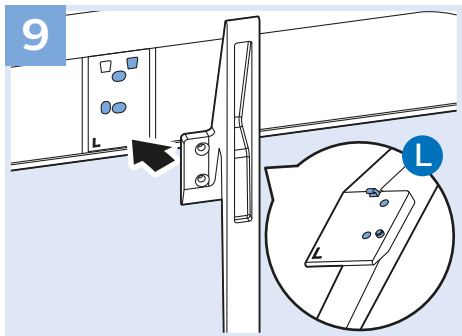

10

65"

VESA (x, y) 400x200 mm M6

Multimedia player - 4K UHD

HDMI 2, 3

Multimedia player - FHD

HDMI 1, 2, 3

Digital Audio System - OPTICAL