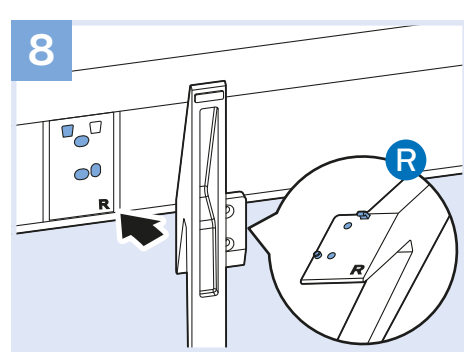

10

65"

VESA (x, y) 400x200 mm M6

Multimedia player - 4K UHD

HDMI 2, 3

Multimedia player - FHD

HDMI 1, 2, 3

Digital Audio System - OPTICAL