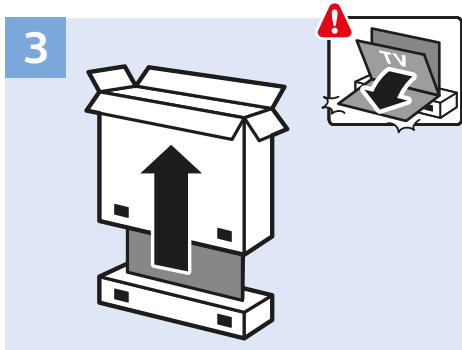

10

65"

VESA (x, y) 400x200 mm M6

Multimedia player - 4K UHD

HDMI 2, 3

Multimedia player - FHD

HDMI 1, 2, 3

Digital Audio System - OPTICAL