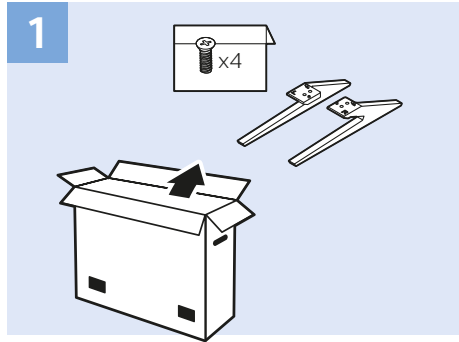

10

65"

VESA (x, y) 400x200 mm M6

Multimedia player - 4K UHD

HDMI 2, 3

Multimedia player - FHD

HDMI 1, 2, 3

Digital Audio System - OPTICAL