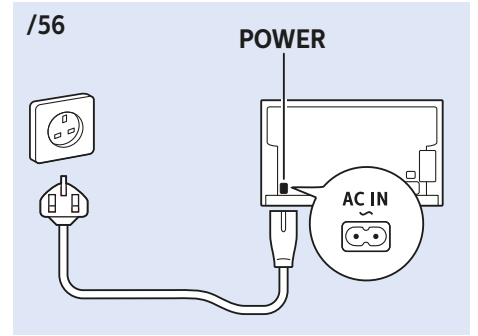

10

65"

VESA (x, y) 400x200 mm M6

Multimedia player - 4K UHD

HDMI 2, 3

Multimedia player - FHD

HDMI 1, 2, 3

Digital Audio System - OPTICAL