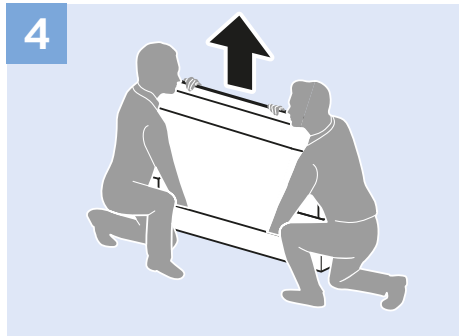

10

65"

VESA (x, y) 400x200 mm M6

Multimedia player - 4K UHD

HDMI 2, 3

Multimedia player - FHD

HDMI 1, 2, 3

Digital Audio System - OPTICAL