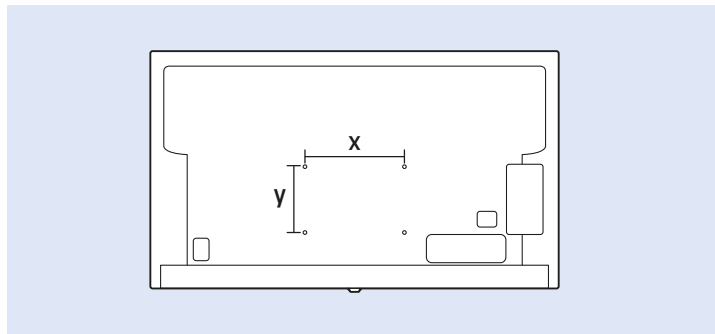

10

65"

VESA (x, y) 400x200 mm M6

Multimedia player - 4K UHD

HDMI 2, 3

Multimedia player - FHD

HDMI 1, 2, 3

Digital Audio System - OPTICAL