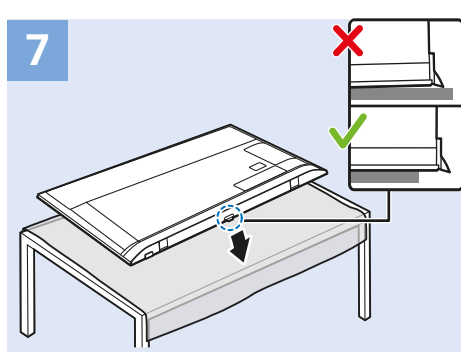

10

65"

VESA (x, y) 400x200 mm M6

Multimedia player - 4K UHD

HDMI 2, 3

Multimedia player - FHD

HDMI 1, 2, 3

Digital Audio System - OPTICAL