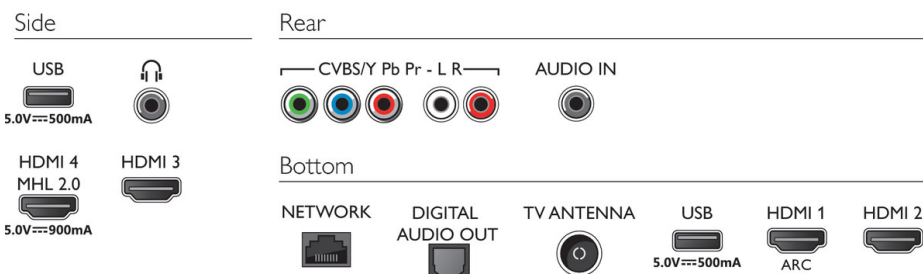

- Subtitles Formats Support: .SML, .SRT, .SUB, .TXT, .AAS
- Music Playback Formats: AAC, MP3, WAV, WMA (v2 up to v9.2), WMA-PRO (v9 and v10)
- Picture Playback Formats: JPEG, BMP, GIF, PNG

Supported Display Resolution

- Computer inputs on HDMI1/2: up to FHD 1920x1080 @60Hz, up to 4K UHD 3840x2160 @30Hz
- Computer inputs on HDMI3/4: up to 4K UHD 3840x2160 @60Hz
- Video inputs on HDMI1/2: up to 4K UHD 3840x2160 @30Hz, up to FHD 1920x1080 @ 60Hz
- Video inputs on HDMI3/4: up to 4K UHD 3840x2160 @60Hz

Tuner/Reception/Transmission

- Digital TV: DVB-T/T2
- MPEG Support: MPEG2, MPEG4
- Video Playback: NTSC, PAL, SECAM
- TV Program guide*: 8 day Electronic Program Guide
- Signal strength indication
- Teletext: 1000 page Hypertext
- HEVC support

Power

- Mains power: AC 110-240V +/-
- Ambient temperature: 5 °C to 35 °C
- Standby power consumption: <0.5W
- Power Saving Features: Auto switch-off timer, Picture mute (for radio), Eco mode

Dimensions

- Box dimensions (W x H x D): 1589 x 991 x 194 mm
- Set dimensions (W x H x D): 1462.30 x 844.7 x 92.5 mm
- Set dimensions with stand (W x H x D): 1462.30 x 906.7 x 271.5 mm
- Product weight: 24.5 kg
- Product weight (+stand): 26.2 kg
- Weight incl. Packaging: 35 kg
- VESA wall mount compatible: 400 x 200 mm

Accessories

- Included accessories: Remote Control, Power cord, Quick start guide, Legal and safety brochure,

Table top stand, 2 x AAA Batteries

Connections

Issue date 2018-07-16

Version: 6.0.1

12 NC: 8670 001 45421
EAN: 87 18863 01251 2

© 2018 Koninklijke Philips N.V.
All Rights reserved.

Specifications are subject to change without notice.
Trademarks are the property of Koninklijke Philips N.V.
or their respective owners.

www.philips.com

* EPG and actual visibility (up to 8 days) is country and operator dependent.

* Energy consumption in kWh per year, based on the power consumption of the television operating 4 hours per day for 365 days. The actual energy consumption will depend on how the television is used.

* The TV supports DVB reception for 'Free to air' broadcast. Specific DVB operators may not be supported. An up to date list can be found in the FAQ section of the Philips support website. For some operators Conditional Access and subscription are required. Contact your operator for more information.

* (Philips) only compatible with specific Philips player device.

* Philips TV Remote app and related functionalities vary per TV model, operator, and country, as well as smart device model and OS. For more details please visit: www.philips.com/TVRemoteapp.

* Smart TV app offerings vary per TV model and country. For more details please visit: www.philips.com/smarttv.

* USB recording for digital channels only, recordings may be limited by broadcast copy protection (C+). Country and channel restrictions may apply.

* Compatibility depends on Wifi Miracast certification & Android 4.2 or later. For more details please refer to your device documentation.