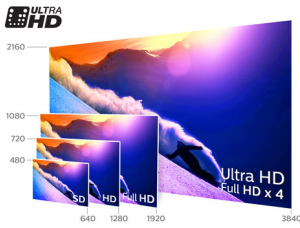

Philips 6000 series
4K Ultra Slim Smart LED
TV with Pixel Plus Ultra
HD

164 cm (65")

4K Ultra HD LED TV
Quad Core
DVB-T/T2

65PUT6162

4K Ultra Slim Smart LED TV

with Pixel Plus Ultra HD

Enjoy functional elegance and smart connectivity. The Philips 6100 Series boasts 4K Ultra HD picture quality for superb detail. Better still, its built-in Smart TV is easy to use - making it an excellent choice for effortless entertainment.

The right features presented elegantly

- Ultra Slim lines for a refined profile

Passionate about Picture Quality

- 4K Ultra HD is unlike any resolution you've ever seen before
- Discover Ultra HD Picture Quality with Pixel Plus Ultra HD
- Micro Dimming optimizes the contrast on your TV

Connect to a bigger world with this Smart TV

- Smart TV: a whole new world to explore

PHILIPS

Highlights

4K Ultra HD

Ultra HD TV has four times the resolution of a conventional Full HD TV. With over 8 million pixels and our unique Ultra Resolution Upscaling technology, you'll experience the best possible picture quality. The higher the quality of your original content, the better images and resolution you will be able to experience. Enjoy improved sharpness, increased depth perception, superior contrast, smooth natural motion, and flawless details.

Specifications

Picture/Display

- Display: 4K Ultra HD LED
- Diagonal screen size: 65 inch / 164 cm
- Panel resolution: 3840x2160
- Aspect ratio: 16:9
- Picture enhancement: Pixel Plus Ultra HD, Micro Dimming