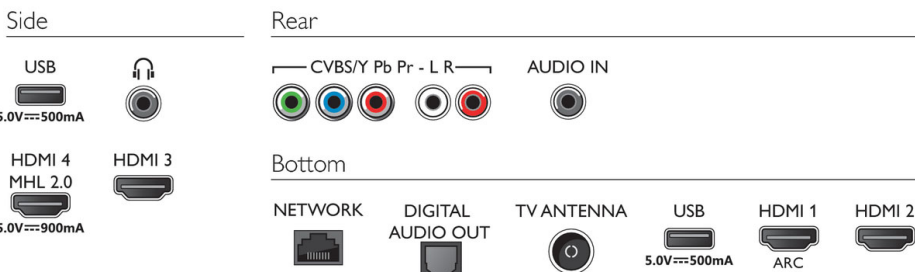

- Subtitles Formats Support: .SML, .SRT, .SUB, .TXT, .AAS
- Music Playback Formats: AAC, MP3, WAV, WMA (v2 up to v9.2), WMA-PRO (v9 and v10)
- Picture Playback Formats: JPEG, BMP, GIF, PNG

Supported Display Resolution

- Computer inputs on HDMI1/2: up to FHD 1920x1080 @60Hz, up to 4K UHD 3840x2160 @30Hz
- Computer inputs on HDMI3/4: up to 4K UHD 3840x2160 @60Hz
- Video inputs on HDMI1/2: up to 4K UHD 3840x2160 @30Hz, up to FHD 1920x1080 @ 60Hz
- Video inputs on HDMI3/4: up to 4K UHD 3840x2160 @60Hz

Tuner/Reception/Transmission

- Digital TV: DVB-T/T2
- MPEG Support: MPEG2, MPEG4
- Video Playback: NTSC, PAL, SECAM
- TV Program guide*: 8 day Electronic Program Guide
- Signal strength indication
- Teletext: 1000 page Hypertext
- HEVC support

Power

- Mains power: AC 110-240V +/-
- Ambient temperature: 5 °C to 35 °C
- Standby power consumption: <0.5W
- Power Saving Features: Auto switch-off timer, Picture mute (for radio), Eco mode

Dimensions

- Box dimensions (W x H x D): 1589 x 991 x 194 mm
- Set dimensions (W x H x D): 1462.30 x 844.7 x 92.5 mm
- Set dimensions with stand (W x H x D): 1462.30 x 906.7 x 271.5 mm
- VESA wall mount compatible: 400 x 200 mm
- Product weight: 24.5 kg
- Product weight (+stand): 26.2 kg
- Weight incl. Packaging: 35 kg

Accessories

- Included accessories: Remote Control, Power cord, Quick start guide, Legal and safety brochure,

Table top stand, 2 x AAA Batteries

Connections

Issue date 2018-07-16

Version: 7.0.1

12 NC: 8670 001 45421
EAN: 87 18863 01251 2

© 2018 Koninklijke Philips N.V.
All Rights reserved.

Specifications are subject to change without notice.
Trademarks are the property of Koninklijke Philips N.V.
or their respective owners.

www.philips.com

* EPG and actual visibility (up to 8 days) is country and operator dependent.

* Energy consumption in kWh per year, based on the power consumption of the television operating 4 hours per day for 365 days. The actual energy consumption will depend on how the television is used.

* The TV supports DVB reception for 'Free to air' broadcast. Specific DVB operators may not be supported. An up to date list can be found in the FAQ section of the Philips support website. For some operators Conditional Access and subscription are required. Contact your operator for more information.

* (Philips) only compatible with specific Philips player device.

* Philips TV Remote app and related functionalities vary per TV model, operator, and country, as well as smart device model and OS. For more details please visit: www.philips.com/TVRemoteapp.

* Smart TV app offerings vary per TV model and country. For more details please visit: www.philips.com/smarttv.

* USB recording for digital channels only, recordings may be limited by broadcast copy protection (C+). Country and channel restrictions may apply.

* Compatibility depends on Wifi Miracast certification & Android 4.2 or later. For more details please refer to your device documentation.