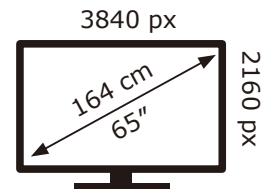

103 kWh/1000h

ABCDEF**G**
HDR
184 kWh/1000h