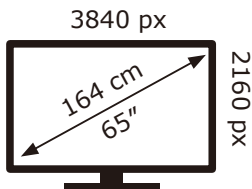

PHILIPS

65PUS8837/12

103 kWh/1000h

ABCDEF**G**
HDR
184 kWh/1000h

2019/2013

PHILIPS

65PUS8837/12

103 kWh/1000h