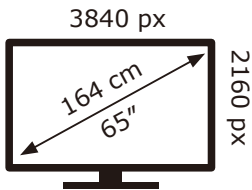

ENERG

PHILIPS

65PUS8807/12

103 kWh/1000h

ABCDEF**G**
HDR
184 kWh/1000h

2019/2013

ENERG

PHILIPS