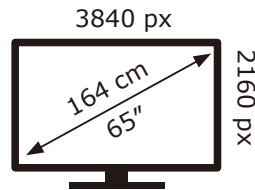

103 kWh/1000h

ABCDEF**G**
HDR
184 kWh/1000h