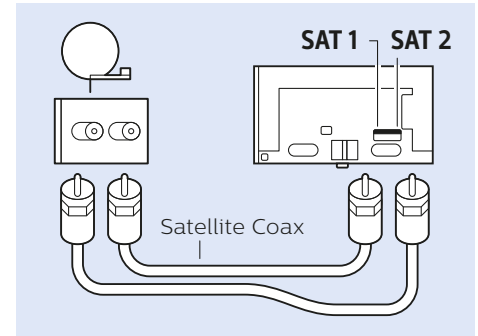

# VESA 200x200 M6

55"  
140cm

20kg

65"  
165cm

26kg

[www.philips.com/connectivityguide](http://www.philips.com/connectivityguide)

## Network - Wireless