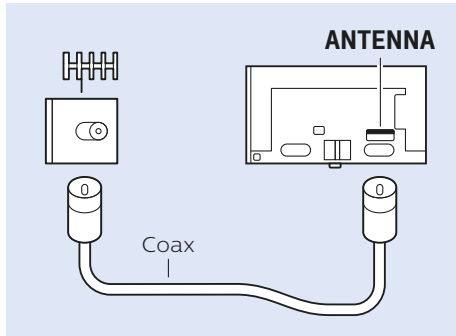

# VESA 200x200 M6

55"  
140cm

20kg

65"  
165cm

26kg

[www.philips.com/connectivityguide](http://www.philips.com/connectivityguide)

## Network - Wireless