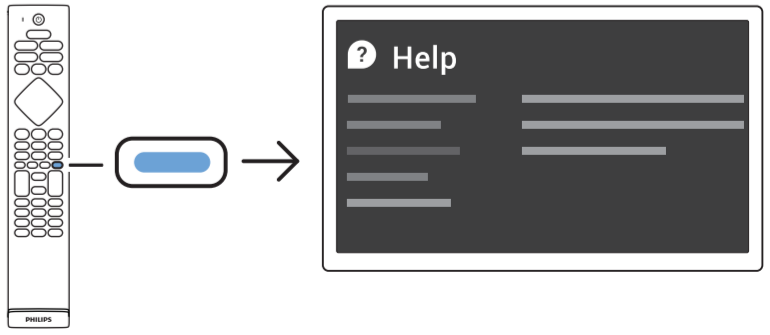

B

VESA (x, y)

1

2

65" 300x300mm M6 (L: 12mm-20mm) 164 cm

English Read the safety instructions.
Български Прочетете инструкциите за безопасност.
Čeština Přečtěte si bezpečnostní pokyny.
Hrvatski Pročitajte sigurnosne upute.
Dansk Læs sikkerhedsforskrifterne.
Deutsch Lesen Sie die Sicherheitshinweise.
Ελληνικά Διαβάστε τις οδηγίες ασφαλείας.
Eesti Lugege ohutusõudeid.
Español Lea las instrucciones de seguridad.

Français Lisez les consignes de sécurité.
Italiano Leggere le istruzioni di sicurezza.
Қазақша Қорғаныстық нұсқаулар.
Latviešu Izlasiet drošības norādījumus.
Lietuvių Perskaitykite saugos instrukcijas.
Magyar Olvassa el a biztonsági utasításokat.
Nederlands Lees de veiligheidsvoorschriften.
Norsk Les sikkerhetsforskriftene.
Polski Zapoznaj się z instrukcjami bezpieczeństwa.

Português Leia as instruções de segurança.
Română Citiți instrucțiunile de siguranță.
Русский Читайте инструкции по технике безопасности.
Srpski Pročitajte bezbednosna uputstva.
Slovenščina Preberite varnostna navodila.
Slovenský Prečítajte si bezpečnostné pokyny.
Suomi Lue turvaohjeet.
Svenska Läs säkerhetsinstruktionerna.
ภาษาไทย โปรดอ่านคำแนะนำด้านความปลอดภัย

Türkçe Güvenlik talimatlarını okuyun.
Українська Читайте інструкції з техніки безпеки.
العربية قراءة تعليمات السلامة.
עברית קראו את הוראות הבטיחות

Register your product and get support at www.philips.com/TVsupport

TV software upgrade for Smart TV- (From Internet)

RC Instructions

1

2

3

4