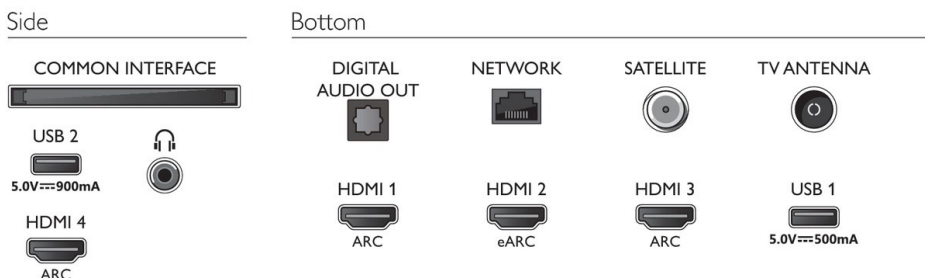

Sound

- Output power (RMS): 20 W
- Sound Enhancement: Dolby Atmos®, A.I. Sound, Clear Dialogue, Night mode, A.I. EQ, Dolby Bass Enhancement, Dolby Volume Leveller, DTS Play-Fi, Mimi Sound Personalisation
- Speaker configuration: 2 x 10 W full-range speaker

Dimensions

- VESA wall mount compatible: 300 x 300 mm
- Box dimensions (W x H x D): 1600.0 x 995.0 x 170.0 mm
- Product weight: 23.7 kg
- Product weight (+stand): 27.0 kg
- Set dimensions (W x H x D): 1450.5 x 833.5 x 85.1 mm
- Set dimensions with stand (W x H x D): 1450.5 x 908.6 x 270.9 mm
- Stand dimensions (W x H x D): 820.0 x 70.0 x 270.9 mm
- Weight incl. Packaging: 36.6 kg

Design

- Colours of TV: Anthracite grey bezel
- Stand design: Anthracite grey stand

Accessories

- Included accessories: Remote Control, Quick start guide, Legal and safety brochure, Power cord, Tabletop stand
- Included batteries: 2 x AAA Batteries

Power

- Mains power: AC 220 - 240 V 50/60 Hz
- Standby power consumption: <0.3 W
- Ambient temperature: 5°C to 35°C
- Power Saving Features: Auto switch-off timer, Light sensor, Picture mute (for radio), Eco mode

Connections

Issue date 2022-06-05

Version: 7.4.1

12 NC: 8670 001 74937
EAN: 87 18863 02868 1

© 2022 Koninklijke Philips N.V.
All Rights reserved.

Specifications are subject to change without notice.
Trademarks are the property of Koninklijke Philips N.V.
or their respective owners.

www.philips.com

- EPG and actual visibility (up to 8 days) is country- and operator-dependent.
- Android App offerings vary per country. For more details please visit your local Google Play Store.
- Memory size (Flash): 16 G, the actual available disc space may differ (dependent on e.g. (pre-)installed apps, installed operating system, etc.)
- The TV supports DVB reception for 'Free to air' broadcast. Specific DVB operators may not be supported. An up to date list can be found in the FAQ section of the Philips support website. For some operators Conditional Access and subscription are required. Contact your operator for more information.
- Philips TV Remote app and related functionalities vary per TV model, operator and country, as well as smart device model and OS. For more details please visit: www.philips.com/TVRemoteapp.
- Smart TV app availability varies per TV model and country. For more details please visit: www.philips.com/smarttv.
- USB recording for digital channels only, recordings may be limited by broadcast copy protection (CI+). Country and channel restrictions may apply.
- This television contains lead only in certain parts or components where no technology alternatives exist in accordance with existing exemption clauses under the RoHS Directive.
- Google Assistant is available on Philips Android TVs running on Android O (8) or higher OS version. Google Assistant is available in selected languages and countries.
- Netflix subscription required. Subject to terms on <https://www.netflix.com>
- Amazon Prime is available in selected languages and countries.
- Amazon, Alexa and all related logos are trademarks of Amazon.com, Inc. or its affiliates. Amazon Alexa is available in selected languages and countries.
- Disney+ subscription required. Subject to terms at <https://www.disneyplus.com> (c) 2020 Disney and its related entities. Disney+ is available in selected languages and countries.
- Rakuten TV is available in selected languages and countries.