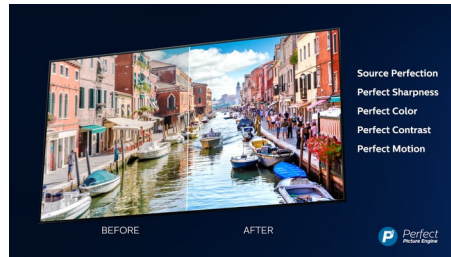

Philips P5 Picture Engine

The Philips P5 engine delivers a picture as brilliant as the content you love. Details have noticeably more depth. Colours are vivid, while skin tones look natural. Contrast is so crisp you'll feel every detail. Motion is perfectly smooth.