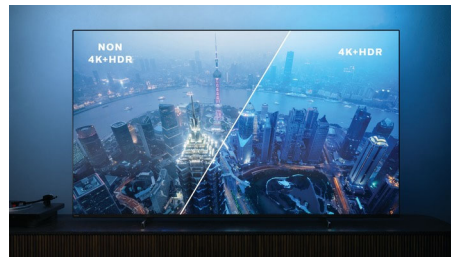

Vibrant HDR picture

Your Philips 4K UHD TV is compatible with all major HDR formats, including Dolby Vision. Whether it's a must-watch series or the latest video game, shadows will be deeper. Bright surfaces will shine. Colours will be truer.