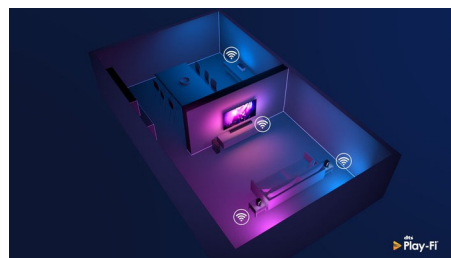

DTS Play-Fi compatible

With DTS Play-Fi on your Philips TV you can connect to compatible speakers in any room. Got wireless speakers in the kitchen? Listen to the film while you make a snack, or keep up with the sports commentary while you get everyone drinks.

Slim, attractive design

Looking for a TV that will work with your room? This 4K smart TV is dressed for the occasion! The polished metal stand contrasts beautifully with a virtually bezel-free screen that will work with just about any interior.