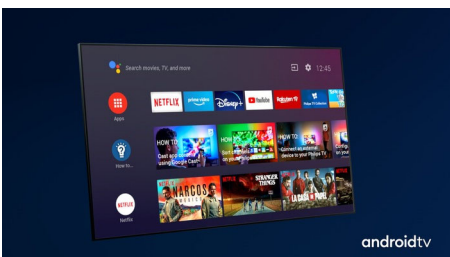

Android TV

Your Philips Android TV gives you the content you want—when you want it. You can customise the home screen to display your favourite apps, making it simple to start streaming the movies and shows you love. Or pick up where you left off.