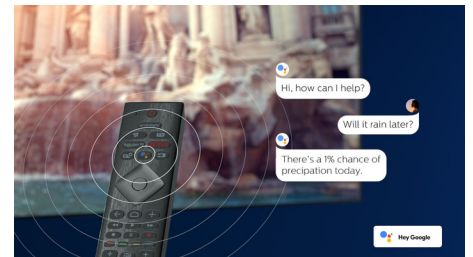

## Dolby Vision + Dolby Atmos

Support for Dolby's premium sound and video formats means that the HDR content that you watch will look—and sound—glorious. You'll enjoy a picture that reflects the director's original intentions and experience spacious sound with real clarity and depth.

## AI voice control

Push a button on the remote to talk to the Google Assistant. Control the TV or Google Assistant-compatible smart home devices with your voice. Or ask Alexa to control the TV via Alexa-enabled devices.