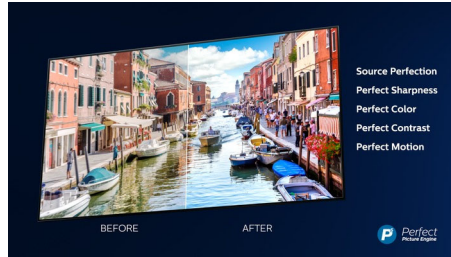

Philips P5 Picture Engine

The Philips P5 engine delivers a picture as brilliant as the content you love. Details have noticeably more depth. Colours are vivid, while skin tones look natural. Contrast is so crisp you'll feel every detail. Motion is perfectly smooth.