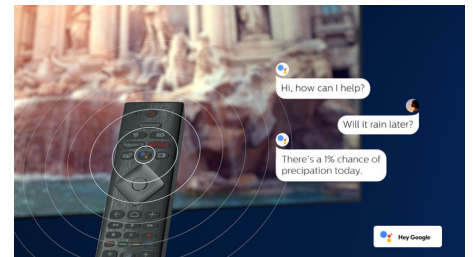

DTS Play-Fi compatible

With DTS Play-Fi on your Philips TV you can connect to compatible speakers in any room. Got wireless speakers in the kitchen? Listen to the film while you make a snack, or keep up with the sports commentary while you get everyone drinks.

AI voice control

Push a button on the remote to talk to the Google Assistant. Control the TV or Google Assistant-compatible smart home devices with your voice. Or ask Alexa to control the TV via Alexa-enabled devices.