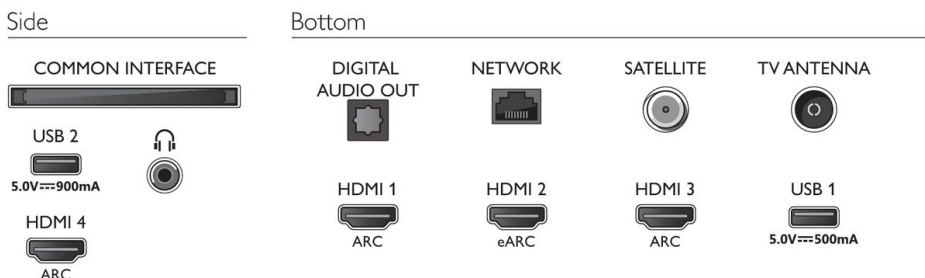

Sound

- Output power (RMS): 20 W
- Sound Enhancement: Dolby Atmos®, A.I. Sound, Clear Dialogue, Night mode, A.I. EQ, Dolby Bass Enhancement, Dolby Volume Leveller, DTS Play-Fi, Mimi Sound Personalisation
- Speaker configuration: 2 x 10 W full-range speaker

Dimensions

- Wall-mount compatible: 300 x 300 mm
- Box dimensions (W x H x D): 1600.0 x 995.0 x 170.0 mm
- Product weight: 23.7 kg
- Product weight (+stand): 27.0 kg
- Set dimensions (W x H x D): 1450.5 x 833.5 x 85.1 mm
- Set dimensions with stand (W x H x D): 1450.5 x 908.6 x 270.9 mm
- Stand dimensions (W x H x D): 820.0 x 70.0 x 270.9 mm
- Weight incl. Packaging: 36.6 kg

Design

- Colours of TV: Anthracite grey bezel
- Stand design: Anthracite grey stand

Accessories

- Included accessories: Remote Control, Quick start guide, Legal and safety brochure, Power cord, Tabletop stand
- Included batteries: 2 x AAA Batteries

Power

- Mains power: AC 220 - 240 V 50/60 Hz
- Standby power consumption: <0.3 W
- Ambient temperature: 5°C to 35°C
- Power Saving Features: Auto switch-off timer, Light sensor, Picture mute (for radio), Eco mode

Connections

Issue date 2022-07-20

Version: 7.4.1

12 NC: 8670 001 74937
EAN: 87 18863 02868 1

© 2022 Koninklijke Philips N.V.
All Rights reserved.

Specifications are subject to change without notice.
Trademarks are the property of Koninklijke Philips N.V. or their respective owners.

www.philips.com

* EPG and actual visibility (up to 8 days) is country- and operator-dependent.

* Android App offerings vary per country. For more details please visit your local Google Play Store.

* Memory size (Flash): 16 G, the actual available disc space may differ (dependent on e.g. (pre-)installed apps, installed operating system, etc.)

* The TV supports DVB reception for 'Free to air' broadcast. Specific DVB operators may not be supported. An up to date list can be found in the FAQ section of the Philips support website. For some operators Conditional Access and subscription are required. Contact your operator for more information.

* Philips TV Remote app and related functionalities vary per TV model, operator and country, as well as smart device model and OS. For more details please visit: www.philips.com/TVRemoteapp.

* Smart TV app availability varies per TV model and country. For more details please visit: www.philips.com/smarttv.

* USB recording for digital channels only, recordings may be limited by broadcast copy protection (CI+). Country and channel restrictions may apply.

* This television contains lead only in certain parts or components where no technology alternatives exist in accordance with existing exemption clauses under the RoHS Directive.

* Google Assistant is available on Philips Android TVs running on Android O (8) or higher OS version. Google Assistant is available in selected languages and countries.

* Netflix subscription required. Subject to terms on <https://www.netflix.com>

* Amazon Prime is available in selected languages and countries.

* Amazon, Alexa and all related logos are trademarks of Amazon.com, Inc. or its affiliates. Amazon Alexa is available in selected languages and countries.

* Disney+ subscription required. Subject to terms at <https://www.disneyplus.com> (c) 2020 Disney and its related entities. Disney+ is available in selected languages and countries.

* Rakuten TV is available in selected languages and countries.