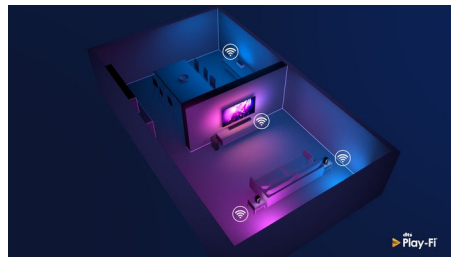

DTS Play-Fi compatible

With DTS Play-Fi on your Philips TV you can connect to compatible speakers in any room. Got wireless speakers in the kitchen? Listen to the film while you make a snack, or keep up with the sports commentary while you get everyone drinks.